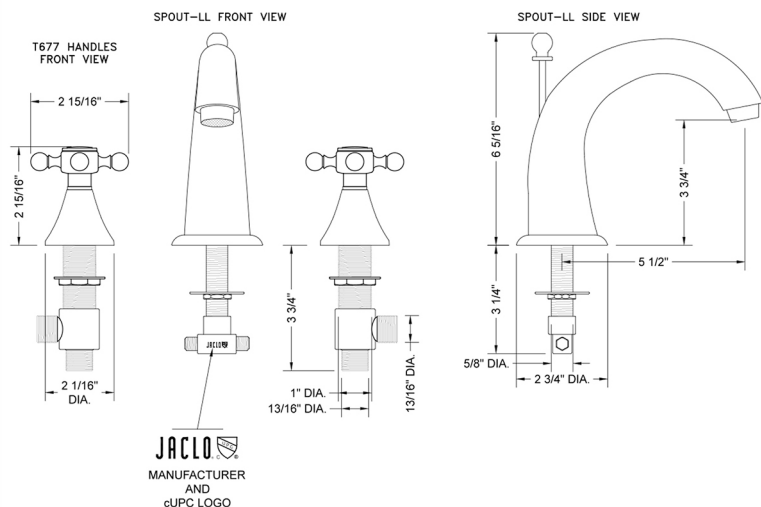

## Cranford Faucet with Ball Cross Handles

Model #: 5460-T677-

### FEATURES:

- All brass 8" - 12" widespread faucet includes brass pop-up drain with overflow
- 1/4 turn ceramic valves
- Stationary Spout
- Available Flow Rates: 1.5, 1.2 & 0.5 GPM. Additional flow rate (aerator) options available. Contact JACLO.
- 5 1/2" spout reach
- Spout Hole Size Min-Max: 1 1/4" - 1 3/4"
- Valve Hole Size Min-Max: 1 1/8" - 1 5/8"

### SPECIFICATION DRAWING: