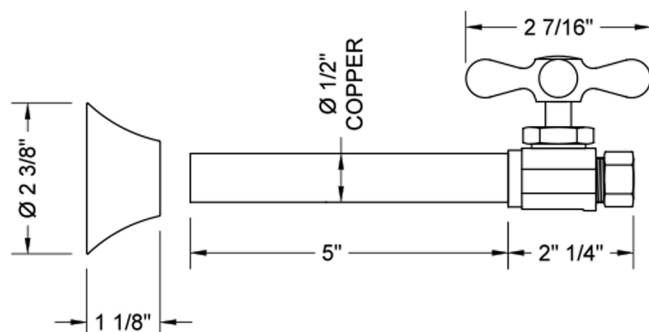

SPECIFICATION DRAWING:

AVAILABLE HANDLES:

COMPLIANCES:

Complies with: ASME A112.18.1-2012/CSA B125.1-12