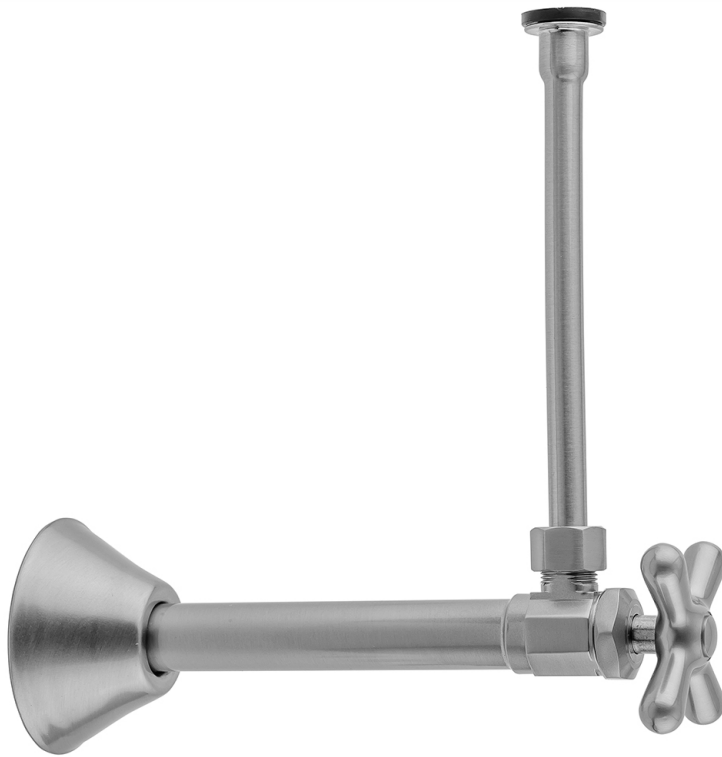

# Multi Turn Angle Pattern 1/2" Copper (Sweat Fit) x 3/8" O.D. Toilet Supply Kit with Cross Handle, 20" Supply Tube, Escutcheon

**Model #: 582X-72-**

### FEATURES:

- Complete Toilet Supply Kit
- Kit contains:
  - (1) Multi Turn Angle Pattern 1/2" Copper (Sweat Fit) x 3/8" O.D. Supply Valve with Cross Handle P/N 582X
  - (1) 20" Copper Supply Tube P/N 772
  - (1) Escutcheon P/N 7116

### AVAILABLE FINISHES:

- |                       |                     |                         |
|-----------------------|---------------------|-------------------------|
| Polished Chrome (PCH) | Satin Chrome (SC)   | Satin Nickel (SN)       |
| Polished Nickel (PN)  | Antique Brass (AB)  | Oil-Rubbed Bronze (ORB) |
| Polished Brass (PB)   | Vintage Bronze (VB) |                         |

### SPECIFICATION DRAWING:

COMPONENTS	
DESCRIPTION	QTY:
ANGLE VALVE - STANDARD CROSS HANDLE	1
20" X 3/8" O.D. SUPPLY TUBE	1
ESCUTCHEON	1
PLASTIC FILL VALVE COUPLING NUT	1