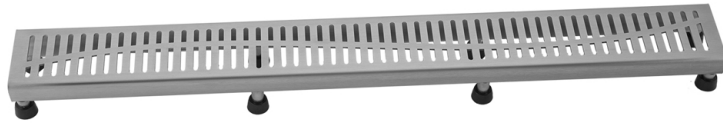

## 60" Channel Drain Slotted Grate

**Model #: 6210-60-**

### FEATURES:

- 304 stainless steel construction
- Nominal Size: 60"
- Key included to remove grate for easy cleaning
- Adjustable feet for perfect installation
- JACLO channel drain body sold separately
- Standard finishes: BSS & PSS. Additional finishes available: BKN, BU, EB, JG, MBK, ORB, PB, PG, SB, SDB, SG, TB, WH. Call for pricing and availability

### SPECIFICATION DRAWING:

JACLO SLOTTED GRATE ONLY		
PART. #	DESCRIPTION	A
6210-24-XXX	SLOTTED GRATE	22 1/4"
6210-32-XXX	SLOTTED GRATE	30 1/8"
6210-36-XXX	SLOTTED GRATE	34 1/8"
6210-42-XXX	SLOTTED GRATE	42
6210-48-XXX	SLOTTED GRATE	46"
6210-60-XXX	SLOTTED GRATE	57 3/4"