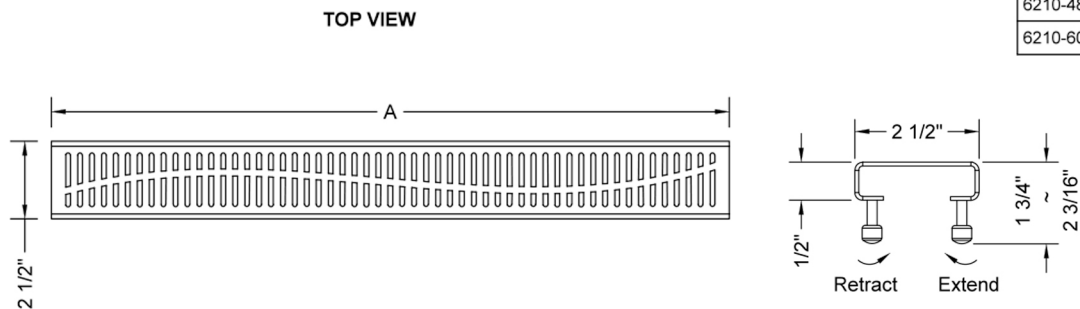

### FEATURES:

- 304 stainless steel construction
- Nominal Size: 60"
- Key included to remove grate for easy cleaning
- Adjustable feet for perfect installation
- JACLO channel drain body sold separately
- Standard finishes: BSS & PSS. Additional finishes available: BKN, BU, EB, JG, MBK, ORB, PB, PG, SB, SDB, SG, TB, WH. Call for pricing and availability

### SPECIFICATION DRAWING:

JACLO SLOTTED GRATE ONLY		
PART. #	DESCRIPTION	A
6210-24-XXX	SLOTTED GRATE	22 1/4"
6210-32-XXX	SLOTTED GRATE	30 1/8"
6210-36-XXX	SLOTTED GRATE	34 1/8"
6210-42-XXX	SLOTTED GRATE	42
6210-48-XXX	SLOTTED GRATE	46"
6210-60-XXX	SLOTTED GRATE	57 3/4"