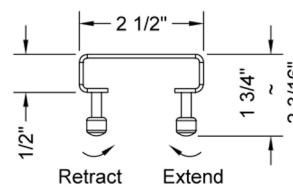

36" Channel Drain Round Dotted Grate  
Model #: 6212-36-

**FEATURES:**

- 304 stainless steel construction
- Nominal Size: 36"
- Key included to remove grate for easy cleaning
- Adjustable feet for perfect installation
- JACLO channel drain body sold separately
- Standard finishes: BSS & PSS. Additional finishes available: BKN, BU, EB, JG, MBK, ORB, PB, PG, SB, SDB, SG, TB, WH. Call for pricing and availability

**AVAILABLE FINISHES:**

Polished Stainless (PSS)    Brushed Stainless (BSS)

**SPECIFICATION DRAWING:**

JACLO DOTTED GRATE ONLY		
PART. #	DESCRIPTION	A
6212-24-XXX	DOTTED GRATE	22 1/4"
6212-32-XXX	DOTTED GRATE	30 1/8"
6212-36-XXX	DOTTED GRATE	34 1/8"
6212-42-XXX	DOTTED GRATE	42"
6212-48-XXX	DOTTED GRATE	46"
6212-60-XXX	DOTTED GRATE	57 3/4"