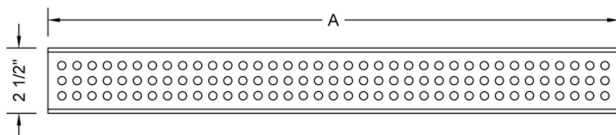

36" Channel Drain Round Dotted Grate  
Model #: 6212-36-

**FEATURES:**

- 304 stainless steel construction
- Nominal Size: 36"
- Key included to remove grate for easy cleaning
- Adjustable feet for perfect installation
- JACLO channel drain body sold separately
- Standard finishes: BSS & PSS. Additional finishes available: BKN, BU, EB, JG, MBK, ORB, PB, PG, SB, SDB, SG, TB, WH. Call for pricing and availability

**AVAILABLE FINISHES:**

Polished Stainless (PSS)    Brushed Stainless (BSS)

**SPECIFICATION DRAWING:**

JACLO DOTTED GRATE ONLY		
PART. #	DESCRIPTION	A
6212-24-XXX	DOTTED GRATE	22 1/4"
6212-32-XXX	DOTTED GRATE	30 1/8"
6212-36-XXX	DOTTED GRATE	34 1/8"
6212-42-XXX	DOTTED GRATE	42"
6212-48-XXX	DOTTED GRATE	46"
6212-60-XXX	DOTTED GRATE	57 3/4"