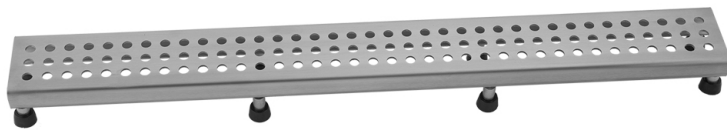

36" Channel Drain Round Dotted Grate  
Model #: 6212-36-

**FEATURES:**

- 304 stainless steel construction
- Nominal Size: 36"
- Key included to remove grate for easy cleaning
- Adjustable feet for perfect installation
- JACLO channel drain body sold separately
- Standard finishes: BSS & PSS. Additional finishes available: BKN, BU, EB, JG, MBK, ORB, PB, PG, SB, SDB, SG, TB, WH. Call for pricing and availability

**AVAILABLE FINISHES:**

Polished Stainless (PSS)    Brushed Stainless (BSS)

**SPECIFICATION DRAWING:**

JACLO DOTTED GRATE ONLY		
PART. #	DESCRIPTION	A
6212-24-XXX	DOTTED GRATE	22 1/4"
6212-32-XXX	DOTTED GRATE	30 1/8"
6212-36-XXX	DOTTED GRATE	34 1/8"
6212-42-XXX	DOTTED GRATE	42"
6212-48-XXX	DOTTED GRATE	46"
6212-60-XXX	DOTTED GRATE	57 3/4"