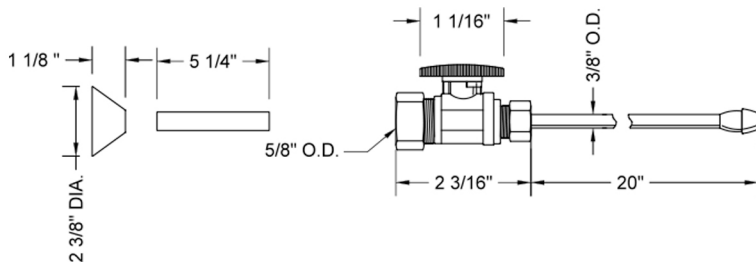

# Quarter Turn Straight Pattern 5/8" O.D. Compression (Fits 1/2" Copper) x 3/8" O.D. Faucet Supply Kit Oval Handle, 20" Supply Tubes Cover Tubes, Escutcheons

**Model #: 622-8-62CT-**

## FEATURES:

- Complete Faucet Supply Kit
- Kit contains:
  - (2) Quarter Turn Straight Pattern 5/8" O.D. Compression (Fits 1/2" Copper) x 3/8" O.D. Supply Valve with Oval Handle P/N 622-8
  - (2) 20" Copper Supply Tubes P/N 662
  - (2) Bell Escutcheons P/N 7116
  - (2) Cover Tubes P/N 579

## SPECIFICATION DRAWING:

COMPONENTS	
DESCRIPTION	QTY:
STRAIGHT VALVE - OVAL HANDLE	2
3/8" O.D. SUPPLY TUBE	2
2 3/8" BELL ESCUTCHEON	2
5 1/4" COVER TUBE	2