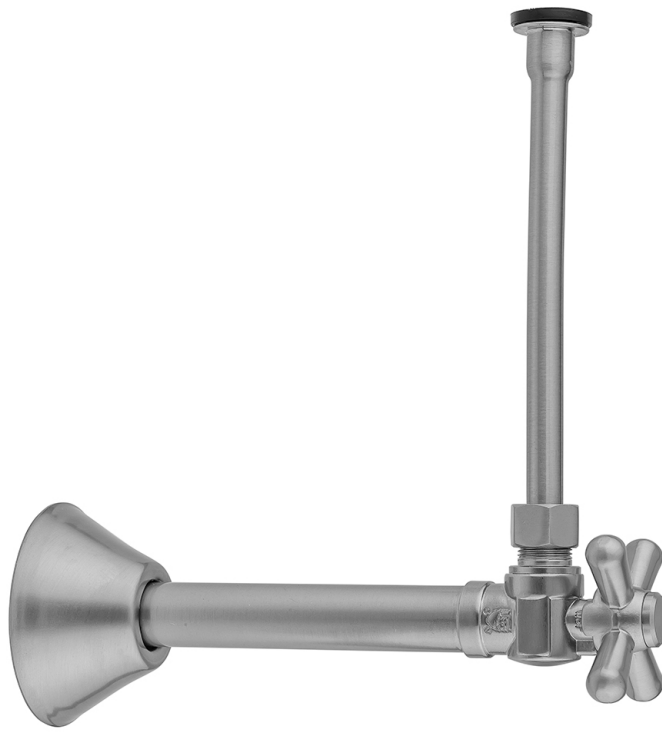

# Quarter Turn Angle Pattern 1/2" Copper (Sweat Fit) x 3/8" O.D. Toilet Supply Kit with Standard Cross Handle, 20" Supply Tube, Escutcheon

**Model #: 629-72-**

## FEATURES:

- Complete Toilet Supply Kit
- Kit contains:
  - (1) Quarter Turn Angle Pattern 1/2" Copper (Sweat Fit) x 3/8" O.D. Supply Valve with Standard Cross Handle P/N 629
  - (1) 20" Copper Supply Tube P/N 772
  - (1) Bell Escutcheon P/N 7116

## AVAILABLE FINISHES:

Polished Chrome (PCH)	Satin Chrome (SC)	Bronze Umber (BU)
Satin Nickel (SN)	Pewter (PEW)	Caramel Bronze (CB)
Polished Nickel (PN)	Antique Brass (AB)	Antique Copper (ACU)
Oil-Rubbed Bronze (ORB)	Polished Brass (PB)	Polished Copper (PCU)
Vintage Bronze (VB)	Satin Brass (SB)	Rose Gold (RG)
Matte Black (MBK)	Satin Gold (SG)	Polished Gold (PG)
Black Nickel (BKN)	Bombay Gold (BG)	Jewelers Gold (JG)
Europa Bronze (EB)	White (WH)	Sedona Beige (SDB)
Tristan Brass (TB)	Satin Cooper (SCU)	

## SPECIFICATION DRAWING:

COMPONENTS	
DESCRIPTION	QTY:
ANGLE VALVE - STANDARD CROSS HANDLE	1
20" X 3/8" O.D. SUPPLY TUBE	1
ESCUTCHEON	1
PLASTIC FILL VALVE COUPLING NUT	1