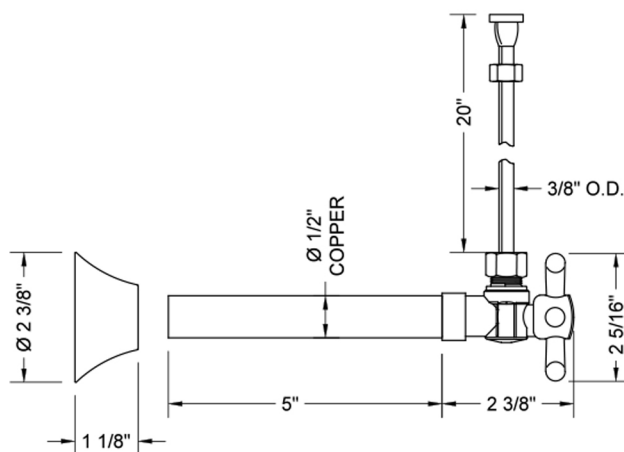

# Quarter Turn Angle Pattern 1/2" Copper (Sweat Fit) x 3/8" O.D. Toilet Supply Kit with Standard Cross Handle, 20" Supply Tube, Escutcheon

**Model #: 629-72-**

## FEATURES:

- Complete Toilet Supply Kit
- Kit contains:
  - (1) Quarter Turn Angle Pattern 1/2" Copper (Sweat Fit) x 3/8" O.D. Supply Valve with Standard Cross Handle P/N 629
  - (1) 20" Copper Supply Tube P/N 772
  - (1) Bell Escutcheon P/N 7116

## SPECIFICATION DRAWING:

COMPONENTS	
DESCRIPTION	QTY:
ANGLE VALVE - STANDARD CROSS HANDLE	1
20" X 3/8" O.D. SUPPLY TUBE	1
ESCUTCHEON	1
PLASTIC FILL VALVE COUPLING NUT	1