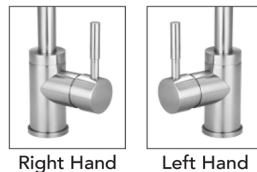

# Uptown Contempo Single Hole with Finger Touch Drain

**Model #: 6677-812-**

Faucet can be right hand mounted or left hand mounted

## FEATURES:

- Single lever faucet
- Includes 812- "finger touch" plug drain
- ADA compliant
- All brass body, ceramic cartridge
- Stationary Spout
- Stainless steel flex supplies included with  $\frac{3}{8}$ " O.D. female ends
- Spout Hole Size:  $1 \frac{3}{8}$ " -  $1 \frac{5}{8}$ "
- Available Flow Rates: 1.5, 1.2, & 0.5 GPM. Additional flow rate (aerator) options available. Contact JACLO