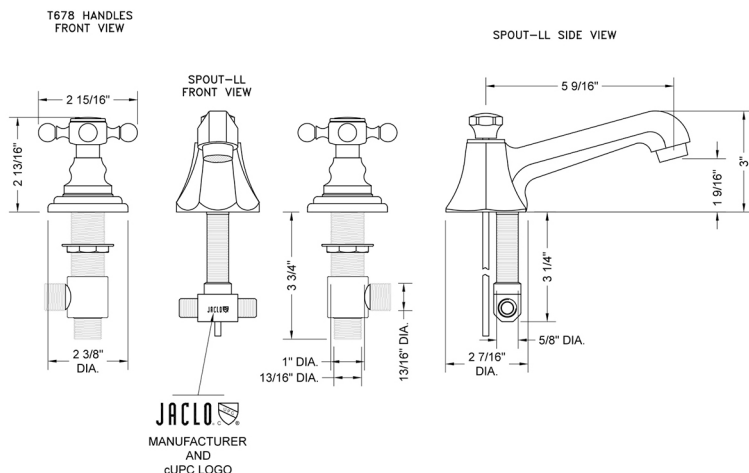

Westfield Faucet with Ball Cross Handles- 1.2 GPM

Model #: 6870-T678-1.2-

FEATURES:

- All brass 8" - 12" widespread faucet includes brass pop-up drain with overflow
- 1/4 turn ceramic valves
- Stationary Spout
- Available Flow Rates: 1.5, 1.2 & 0.5 GPM. Additional flow rate (aerator) options available. Contact JACLO.
- 5 9/16" spout reach
- Spout Hole Size Min-Max: 1 1/4" - 2"
- Valve Hole Size Min-Max: 1 1/8" - 1 5/8"

SPECIFICATION DRAWING:

AVAILABLE HANDLES:

COMPLIANCES:

CEC

Complies with: ASME A112.18.1-2012/CSA B125.1-12