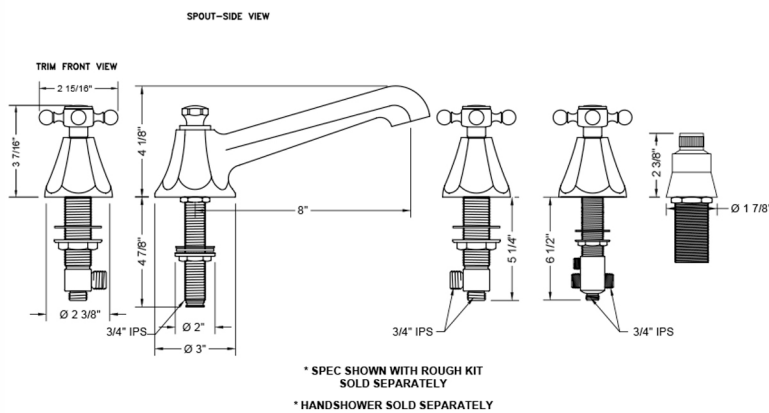

SPECIFICATION DRAWING: