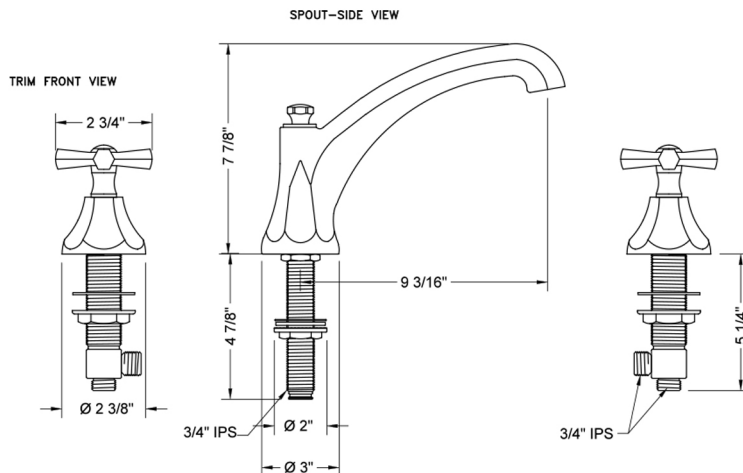

SPECIFICATION DRAWING: