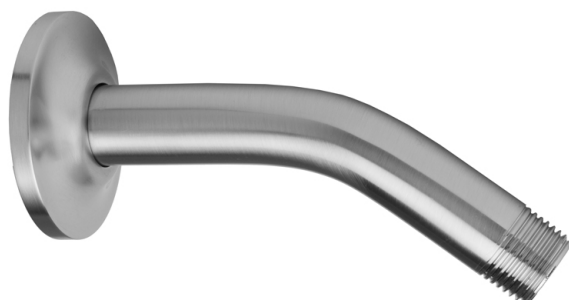

## 6" 45° Brass Showerarm with Escutcheon

**Model #: 8031-E6-**

### FEATURES:

- Brass 45° showerarm with 2 1/4" diameter brass decorative escutcheon (6006)
- 1/2" Male IPS
- 6" length
- Other escutcheon styles and arm length options available. Contact JACLO

### AVAILABLE FINISHES:

Polished Chrome (PCH)	Satin Chrome (SC)	Bronze Umber (BU)
Satin Nickel (SN)	Pewter (PEW)	Caramel Bronze (CB)
Polished Nickel (PN)	Antique Brass (AB)	Antique Copper (ACU)
Oil-Rubbed Bronze (ORB)	Polished Brass (PB)	Polished Copper (PCU)
Vintage Bronze (VB)	Satin Brass (SB)	Rose Gold (RG)
Matte Black (MBK)	Satin Gold (SG)	Polished Gold (PG)
Black Nickel (BKN)	Bombay Gold (BG)	Jewelers Gold (JG)
Europa Bronze (EB)	White (WH)	Sedona Beige (SDB)
Tristan Brass (TB)	Unlacquered Brass (ULB)	Satin Cooper (SCU)