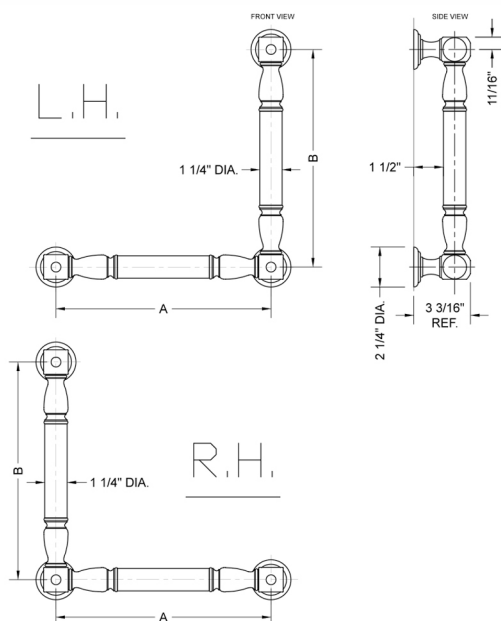

## G20 24H x 16W 90° Left Hand Grab Bar

Model #: **G20-24H-16W-LH-**

### FEATURES:

- ADA compliant when properly installed
- All brass construction, fully polished & plated
- All grab bars can be custom sized. Contact JACLO for pricing & availability
- Optional handshower sliders and toilet paper/wash cloth holders can be added only upon initial order
- Grab bars over 32" REQUIRE a middle post

### SPECIFICATION DRAWING:

BRASS LUXURY GRAB BAR			
PART. #	DESCRIPTION	A H	B W
G20-12H-12W	CENTER TO CENTER	12"	12"
G20-12H-16W	CENTER TO CENTER	12"	16"
G20-12H-24W	CENTER TO CENTER	12"	24"
G20-12H-32W	CENTER TO CENTER	12"	32"
G20-16H-12W	CENTER TO CENTER	16"	12"
G20-16H-16W	CENTER TO CENTER	16"	16"
G20-16H-24W	CENTER TO CENTER	16"	24"
G20-16H-32W	CENTER TO CENTER	16"	32"
G20-24H-12W	CENTER TO CENTER	24"	12"
G20-24H-16W	CENTER TO CENTER	24"	16"
G20-24H-24W	CENTER TO CENTER	24"	24"
G20-24H-32W	CENTER TO CENTER	24"	32"
G20-32H-12W	CENTER TO CENTER	32"	12"
G20-32H-16W	CENTER TO CENTER	32"	16"
G20-32H-24W	CENTER TO CENTER	32"	24"
G20-32H-32W	CENTER TO CENTER	32"	32"