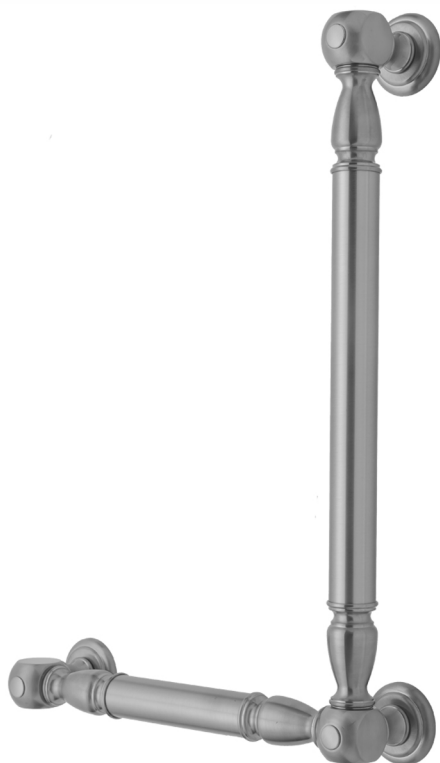

## G20 24H x 16W 90° Left Hand Grab Bar

Model #: **G20-24H-16W-LH-**

### FEATURES:

- ADA compliant when properly installed
- All brass construction, fully polished & plated
- All grab bars can be custom sized. Contact JACLO for pricing & availability
- Optional handshower sliders and toilet paper/wash cloth holders can be added only upon initial order
- Grab bars over 32" REQUIRE a middle post

### AVAILABLE FINISHES:

Polished Chrome (PCH)	Satin Chrome (SC)	Bronze Umber (BU)
Satin Nickel (SN)	Pewter (PEW)	Caramel Bronze (CB)
Polished Nickel (PN)	Antique Brass (AB)	Antique Copper (ACU)
Oil-Rubbed Bronze (ORB)	Polished Brass (PB)	Polished Copper (PCU)
Vintage Bronze (VB)	Satin Brass (SB)	Rose Gold (RG)
Matte Black (MBK)	Satin Gold (SG)	Polished Gold (PG)
Black Nickel (BKN)	Bombay Gold (BG)	Jewelers Gold (JG)
Europa Bronze (EB)	White (WH)	Sedona Beige (SDB)
Tristan Brass (TB)	Unlacquered Brass (ULB)	Satin Cooper (SCU)

### SPECIFICATION DRAWING:

BRASS LUXURY GRAB BAR			
PART. #	DESCRIPTION	A H	B W
G20-12H-12W	CENTER TO CENTER	12"	12"
G20-12H-16W	CENTER TO CENTER	12"	16"
G20-12H-24W	CENTER TO CENTER	12"	24"
G20-12H-32W	CENTER TO CENTER	12"	32"
G20-16H-12W	CENTER TO CENTER	16"	12"
G20-16H-16W	CENTER TO CENTER	16"	16"
G20-16H-24W	CENTER TO CENTER	16"	24"
G20-16H-32W	CENTER TO CENTER	16"	32"
G20-24H-12W	CENTER TO CENTER	24"	12"
G20-24H-16W	CENTER TO CENTER	24"	16"
G20-24H-24W	CENTER TO CENTER	24"	24"
G20-24H-32W	CENTER TO CENTER	24"	32"
G20-32H-12W	CENTER TO CENTER	32"	12"
G20-32H-16W	CENTER TO CENTER	32"	16"
G20-32H-24W	CENTER TO CENTER	32"	24"
G20-32H-32W	CENTER TO CENTER	32"	32"