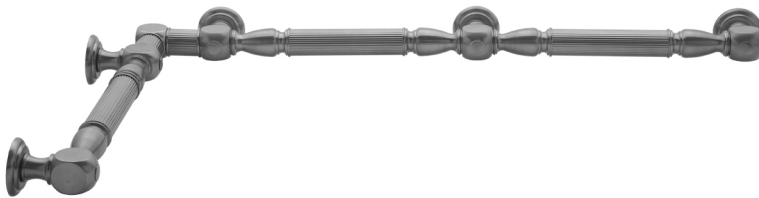

G21 32" x 48" Inside Corner Grab Bar

Model #: G21-32-48-IC-

FEATURES:

- ADA compliant when properly installed
- All brass construction, fully polished & plated
- All grab bars can be custom sized. Contact JACLO for pricing & availability
- Optional handshower sliders and toilet paper/wash cloth holders can be added only upon initial order
- Grab bars over 32" REQUIRE a middle post

AVAILABLE FINISHES:

Polished Chrome (PCH)	Satin Chrome (SC)	Bronze Umber (BU)
Satin Nickel (SN)	Pewter (PEW)	Caramel Bronze (CB)
Polished Nickel (PN)	Antique Brass (AB)	Antique Copper (ACU)
Oil-Rubbed Bronze (ORB)	Polished Brass (PB)	Polished Copper (PCU)
Vintage Bronze (VB)	Satin Brass (SB)	Rose Gold (RG)
Matte Black (MBK)	Satin Gold (SG)	Polished Gold (PG)
Black Nickel (BKN)	Bombay Gold (BG)	Jewelers Gold (JG)
Europa Bronze (EB)	White (WH)	Sedona Beige (SDB)
Tristan Brass (TB)	Unlacquered Brass (ULB)	Satin Cooper (SCU)