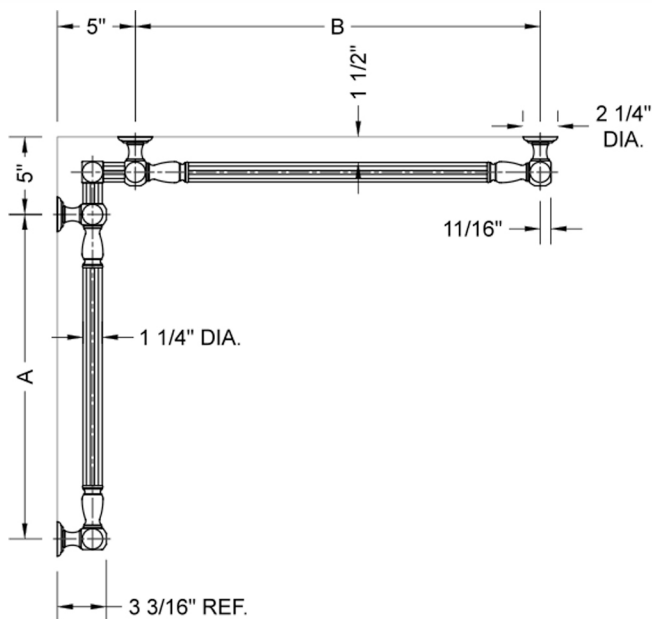

G21 32" x 48" Inside Corner Grab Bar

Model #: G21-32-48-IC-

FEATURES:

- ADA compliant when properly installed
- All brass construction, fully polished & plated
- All grab bars can be custom sized. Contact JACLO for pricing & availability
- Optional handshower sliders and toilet paper/wash cloth holders can be added only upon initial order
- Grab bars over 32" REQUIRE a middle post

SPECIFICATION DRAWING:

BRASS LUXURY GRAB BAR							
PART. #	DESCRIPTION	A	B	PART. #	DESCRIPTION	A	B
G21-12-12-IC	CENTER OF POST	12"	12"	G21-24-36-IC	CENTER OF POST	24"	36"
G21-12-16-IC	CENTER OF POST	12"	16"	G21-24-48-IC	CENTER OF POST	24"	48"
G21-12-24-IC	CENTER OF POST	12"	24"	G21-24-60-IC	CENTER OF POST	24"	60"
G21-12-32-IC	CENTER OF POST	12"	32"				
				G21-32-32-IC	CENTER OF POST	32"	32"
G21-12-36-IC	CENTER OF POST	12"	36"	G21-32-36-IC	CENTER OF POST	32"	36"
G21-12-48-IC	CENTER OF POST	12"	48"	G21-32-48-IC	CENTER OF POST	32"	48"
G21-12-60-IC	CENTER OF POST	12"	60"	G21-32-60-IC	CENTER OF POST	32"	60"
G21-16-16-IC	CENTER OF POST	16"	16"	G21-36-36-IC	CENTER OF POST	36"	36"
G21-16-24-IC	CENTER OF POST	16"	24"	G21-36-48-IC	CENTER OF POST	36"	48"
G21-16-32-IC	CENTER OF POST	16"	32"	G21-36-60-IC	CENTER OF POST	36"	60"
G21-16-36-IC	CENTER OF POST	16"	36"	G21-48-48-IC	CENTER OF POST	48"	48"
G21-16-48-IC	CENTER OF POST	16"	48"	G21-48-60-IC	CENTER OF POST	48"	60"
G21-16-60-IC	CENTER OF POST	16"	60"				
				G21-60-60-IC	CENTER OF POST	60"	60"
G21-24-24-IC	CENTER OF POST	24"	24"				
G21-24-32-IC	CENTER OF POST	24"	32"				