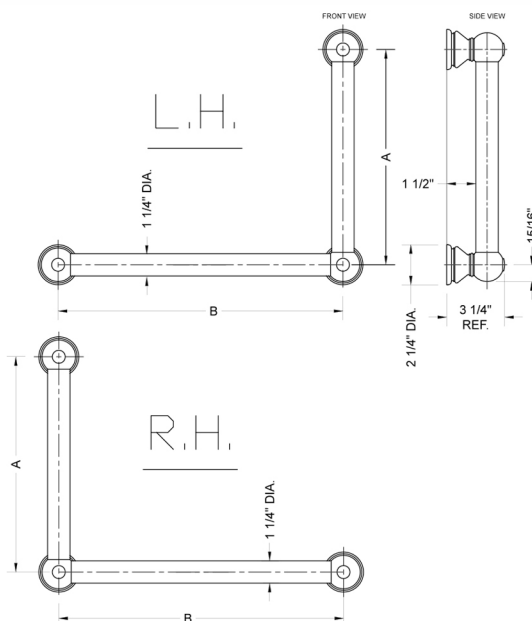

G30 12H x 16W 90° Right Hand Grab Bar

Model #: **G30-12H-16W-RH-**

FEATURES:

- ADA compliant when properly installed
- All brass construction, fully polished & plated
- All grab bars can be custom sized. Contact JACLO for pricing & availability
- Optional handshower sliders and toilet paper/wash cloth holders can be added only upon initial order
- Grab bars over 32" REQUIRE a middle post

SPECIFICATION DRAWING:

BRASS LUXURY GRAB BAR			
PART. #	DESCRIPTION	A H	B W
G30-12H-12W	CENTER TO CENTER	12"	12"
G30-12H-16W	CENTER TO CENTER	12"	16"
G30-12H-24W	CENTER TO CENTER	12"	24"
G30-12H-32W	CENTER TO CENTER	12"	32"
G30-16H-12W	CENTER TO CENTER	16"	12"
G30-16H-16W	CENTER TO CENTER	16"	16"
G30-16H-24W	CENTER TO CENTER	16"	24"
G30-16H-32W	CENTER TO CENTER	16"	32"
G30-24H-12W	CENTER TO CENTER	24"	12"
G30-24H-16W	CENTER TO CENTER	24"	16"
G30-24H-24W	CENTER TO CENTER	24"	24"
G30-24H-32W	CENTER TO CENTER	24"	32"
G30-32H-12W	CENTER TO CENTER	32"	12"
G30-32H-16W	CENTER TO CENTER	32"	16"
G30-32H-24W	CENTER TO CENTER	32"	24"
G30-32H-32W	CENTER TO CENTER	32"	32"