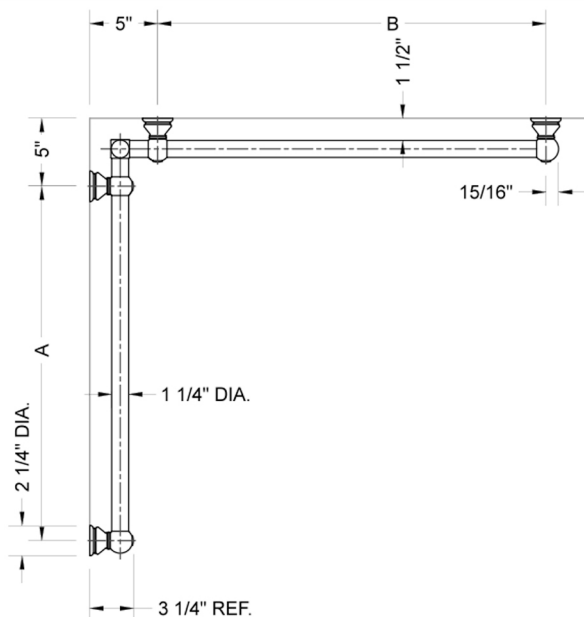

G30 24" x 36" Inside Corner Grab Bar

Model #: G30-24-36-IC-

FEATURES:

- ADA compliant when properly installed
- All brass construction, fully polished & plated
- All grab bars can be custom sized. Contact JACLO for pricing & availability
- Optional handshower sliders and toilet paper/wash cloth holders can be added only upon initial order
- Grab bars over 32" REQUIRE a middle post

SPECIFICATION DRAWING:

| BRASS LUXURY GRAB BAR | | | | | | | |
|-----------------------|----------------|-----|-----|--------------|----------------|-----|-----|
| PART. # | DESCRIPTION | A | B | PART. # | DESCRIPTION | A | B |
| G30-12-12-IC | CENTER OF POST | 12" | 12" | G30-24-36-IC | CENTER OF POST | 24" | 36" |
| G30-12-16-IC | CENTER OF POST | 12" | 16" | G30-24-48-IC | CENTER OF POST | 24" | 48" |
| G30-12-24-IC | CENTER OF POST | 12" | 24" | G30-24-60-IC | CENTER OF POST | 24" | 60" |
| G30-12-32-IC | CENTER OF POST | 12" | 32" | | | | |
| | | | | G30-32-32-IC | CENTER OF POST | 32" | 32" |
| G30-12-36-IC | CENTER OF POST | 12" | 36" | G30-32-36-IC | CENTER OF POST | 32" | 36" |
| G30-12-48-IC | CENTER OF POST | 12" | 48" | G30-32-48-IC | CENTER OF POST | 32" | 48" |
| G30-12-60-IC | CENTER OF POST | 12" | 60" | G30-32-60-IC | CENTER OF POST | 32" | 60" |
| | | | | | | | |
| G30-16-16-IC | CENTER OF POST | 16" | 16" | G30-36-36-IC | CENTER OF POST | 36" | 36" |
| G30-16-24-IC | CENTER OF POST | 16" | 24" | G30-36-48-IC | CENTER OF POST | 36" | 48" |
| G30-16-32-IC | CENTER OF POST | 16" | 32" | G30-36-60-IC | CENTER OF POST | 36" | 60" |
| | | | | | | | |
| G30-16-36-IC | CENTER OF POST | 16" | 36" | G30-48-48-IC | CENTER OF POST | 48" | 48" |
| G30-16-48-IC | CENTER OF POST | 16" | 48" | G30-48-60-IC | CENTER OF POST | 48" | 60" |
| G30-16-60-IC | CENTER OF POST | 16" | 60" | | | | |
| | | | | G30-60-60-IC | CENTER OF POST | 60" | 60" |
| G30-24-24-IC | CENTER OF POST | 24" | 24" | | | | |
| G30-24-32-IC | CENTER OF POST | 24" | 32" | | | | |