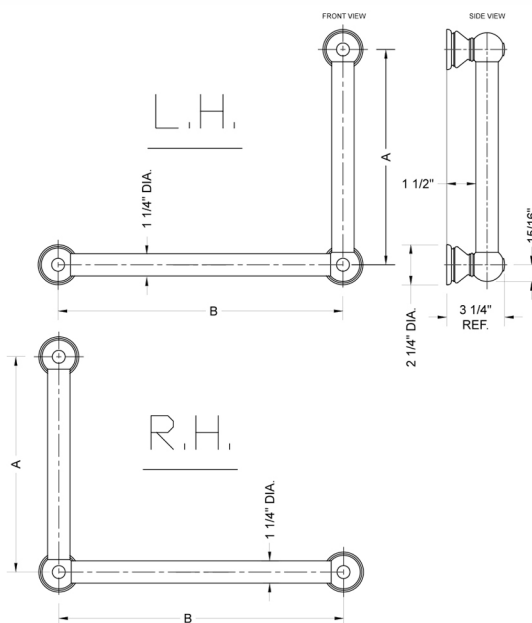

G30 32H x 12W 90° Left Hand Grab Bar

Model #: **G30-32H-12W-LH-**

FEATURES:

- ADA compliant when properly installed
- All brass construction, fully polished & plated
- All grab bars can be custom sized. Contact JACLO for pricing & availability
- Optional handshower sliders and toilet paper/wash cloth holders can be added only upon initial order
- Grab bars over 32" REQUIRE a middle post

SPECIFICATION DRAWING:

BRASS LUXURY GRAB BAR			
PART. #	DESCRIPTION	A H	B W
G30-12H-12W	CENTER TO CENTER	12"	12"
G30-12H-16W	CENTER TO CENTER	12"	16"
G30-12H-24W	CENTER TO CENTER	12"	24"
G30-12H-32W	CENTER TO CENTER	12"	32"
G30-16H-12W	CENTER TO CENTER	16"	12"
G30-16H-16W	CENTER TO CENTER	16"	16"
G30-16H-24W	CENTER TO CENTER	16"	24"
G30-16H-32W	CENTER TO CENTER	16"	32"
G30-24H-12W	CENTER TO CENTER	24"	12"
G30-24H-16W	CENTER TO CENTER	24"	16"
G30-24H-24W	CENTER TO CENTER	24"	24"
G30-24H-32W	CENTER TO CENTER	24"	32"
G30-32H-12W	CENTER TO CENTER	32"	12"
G30-32H-16W	CENTER TO CENTER	32"	16"
G30-32H-24W	CENTER TO CENTER	32"	24"
G30-32H-32W	CENTER TO CENTER	32"	32"