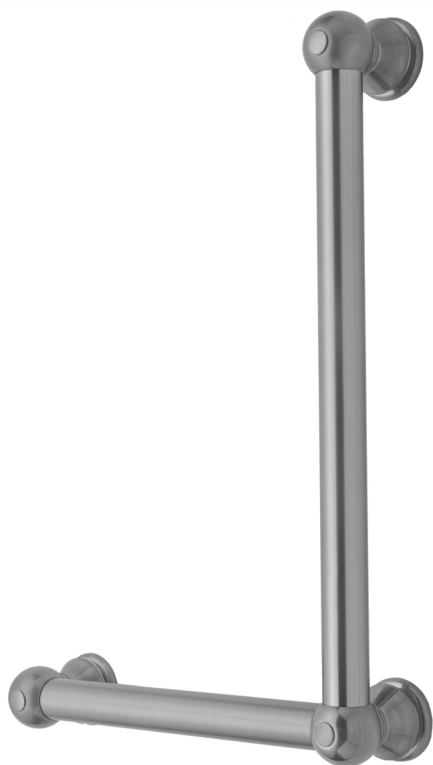

G30 32H x 12W 90° Left Hand Grab Bar

Model #: **G30-32H-12W-LH-**

FEATURES:

- ADA compliant when properly installed
- All brass construction, fully polished & plated
- All grab bars can be custom sized. Contact JACLO for pricing & availability
- Optional handshower sliders and toilet paper/wash cloth holders can be added only upon initial order
- Grab bars over 32" REQUIRE a middle post

AVAILABLE FINISHES:

Polished Chrome (PCH)	Satin Chrome (SC)	Bronze Umber (BU)
Satin Nickel (SN)	Pewter (PEW)	Caramel Bronze (CB)
Polished Nickel (PN)	Antique Brass (AB)	Antique Copper (ACU)
Oil-Rubbed Bronze (ORB)	Polished Brass (PB)	Polished Copper (PCU)
Vintage Bronze (VB)	Satin Brass (SB)	Rose Gold (RG)
Matte Black (MBK)	Satin Gold (SG)	Polished Gold (PG)
Black Nickel (BKN)	Bombay Gold (BG)	Jewelers Gold (JG)
Europa Bronze (EB)	White (WH)	Sedona Beige (SDB)
Tristan Brass (TB)	Unlacquered Brass (ULB)	Satin Cooper (SCU)

SPECIFICATION DRAWING:

BRASS LUXURY GRAB BAR			
PART. #	DESCRIPTION	A H	B W
G30-12H-12W	CENTER TO CENTER	12"	12"
G30-12H-16W	CENTER TO CENTER	12"	16"
G30-12H-24W	CENTER TO CENTER	12"	24"
G30-12H-32W	CENTER TO CENTER	12"	32"
G30-16H-12W	CENTER TO CENTER	16"	12"
G30-16H-16W	CENTER TO CENTER	16"	16"
G30-16H-24W	CENTER TO CENTER	16"	24"
G30-16H-32W	CENTER TO CENTER	16"	32"
G30-24H-12W	CENTER TO CENTER	24"	12"
G30-24H-16W	CENTER TO CENTER	24"	16"
G30-24H-24W	CENTER TO CENTER	24"	24"
G30-24H-32W	CENTER TO CENTER	24"	32"
G30-32H-12W	CENTER TO CENTER	32"	12"
G30-32H-16W	CENTER TO CENTER	32"	16"
G30-32H-24W	CENTER TO CENTER	32"	24"
G30-32H-32W	CENTER TO CENTER	32"	32"