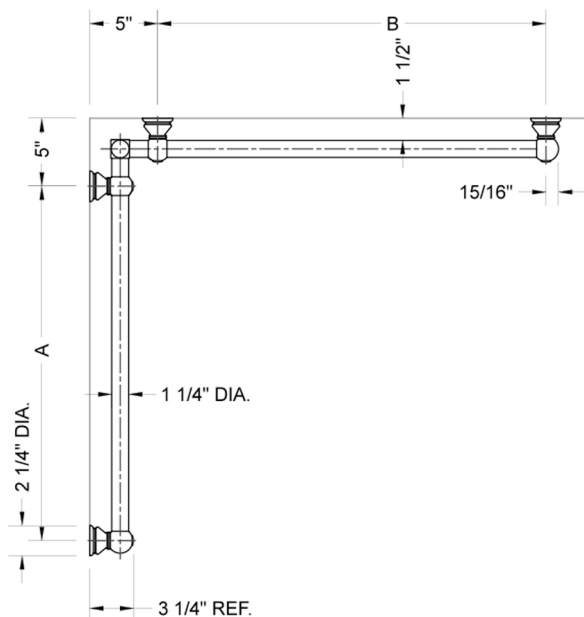

G30 60" x 60" Inside Corner Grab Bar

Model #: G30-60-60-IC-

FEATURES:

- ADA compliant when properly installed
- All brass construction, fully polished & plated
- All grab bars can be custom sized. Contact JACLO for pricing & availability
- Optional handshower sliders and toilet paper/wash cloth holders can be added only upon initial order
- Grab bars over 32" REQUIRE a middle post

SPECIFICATION DRAWING:

| BRASS LUXURY GRAB BAR | | | | | | | |
|-----------------------|----------------|-----|-----|--------------|----------------|-----|-----|
| PART. # | DESCRIPTION | A | B | PART. # | DESCRIPTION | A | B |
| G30-12-12-IC | CENTER OF POST | 12" | 12" | G30-24-36-IC | CENTER OF POST | 24" | 36" |
| G30-12-16-IC | CENTER OF POST | 12" | 16" | G30-24-48-IC | CENTER OF POST | 24" | 48" |
| G30-12-24-IC | CENTER OF POST | 12" | 24" | G30-24-60-IC | CENTER OF POST | 24" | 60" |
| G30-12-32-IC | CENTER OF POST | 12" | 32" | | | | |
| G30-12-36-IC | CENTER OF POST | 12" | 36" | G30-32-32-IC | CENTER OF POST | 32" | 32" |
| G30-12-48-IC | CENTER OF POST | 12" | 48" | G30-32-36-IC | CENTER OF POST | 32" | 36" |
| G30-12-60-IC | CENTER OF POST | 12" | 60" | G30-32-48-IC | CENTER OF POST | 32" | 48" |
| | | | | G30-32-60-IC | CENTER OF POST | 32" | 60" |
| G30-16-16-IC | CENTER OF POST | 16" | 16" | | | | |
| G30-16-24-IC | CENTER OF POST | 16" | 24" | G30-36-36-IC | CENTER OF POST | 36" | 36" |
| G30-16-32-IC | CENTER OF POST | 16" | 32" | G30-36-48-IC | CENTER OF POST | 36" | 48" |
| | | | | G30-36-60-IC | CENTER OF POST | 36" | 60" |
| G30-16-36-IC | CENTER OF POST | 16" | 36" | | | | |
| G30-16-48-IC | CENTER OF POST | 16" | 48" | G30-48-48-IC | CENTER OF POST | 48" | 48" |
| G30-16-60-IC | CENTER OF POST | 16" | 60" | G30-48-60-IC | CENTER OF POST | 48" | 60" |
| | | | | | | | |
| G30-24-24-IC | CENTER OF POST | 24" | 24" | G30-60-60-IC | CENTER OF POST | 60" | 60" |
| G30-24-32-IC | CENTER OF POST | 24" | 32" | | | | |