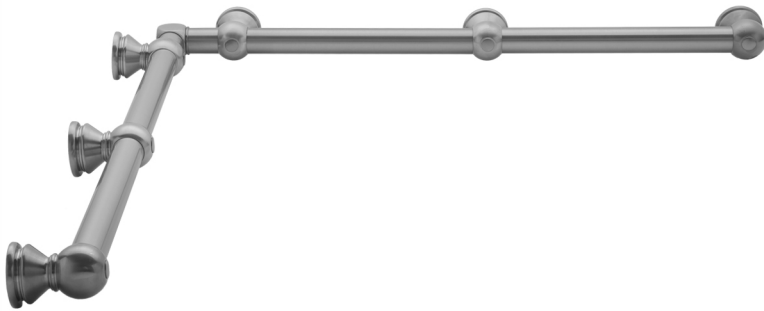

G30 60" x 60" Inside Corner Grab Bar

Model #: G30-60-60-IC-

FEATURES:

- ADA compliant when properly installed
- All brass construction, fully polished & plated
- All grab bars can be custom sized. Contact JACLO for pricing & availability
- Optional handshower sliders and toilet paper/wash cloth holders can be added only upon initial order
- Grab bars over 32" REQUIRE a middle post

SPECIFICATION DRAWING:

| BRASS LUXURY GRAB BAR | | | | | | | |
|-----------------------|----------------|-----|-----|--------------|----------------|-----|-----|
| PART. # | DESCRIPTION | A | B | PART. # | DESCRIPTION | A | B |
| G30-12-12-IC | CENTER OF POST | 12" | 12" | G30-24-36-IC | CENTER OF POST | 24" | 36" |
| G30-12-16-IC | CENTER OF POST | 12" | 16" | G30-24-48-IC | CENTER OF POST | 24" | 48" |
| G30-12-24-IC | CENTER OF POST | 12" | 24" | G30-24-60-IC | CENTER OF POST | 24" | 60" |
| G30-12-32-IC | CENTER OF POST | 12" | 32" | | | | |
| G30-12-36-IC | CENTER OF POST | 12" | 36" | G30-32-32-IC | CENTER OF POST | 32" | 32" |
| G30-12-48-IC | CENTER OF POST | 12" | 48" | G30-32-36-IC | CENTER OF POST | 32" | 36" |
| G30-12-60-IC | CENTER OF POST | 12" | 60" | G30-32-48-IC | CENTER OF POST | 32" | 48" |
| | | | | G30-32-60-IC | CENTER OF POST | 32" | 60" |
| G30-16-16-IC | CENTER OF POST | 16" | 16" | | | | |
| G30-16-24-IC | CENTER OF POST | 16" | 24" | G30-36-36-IC | CENTER OF POST | 36" | 36" |
| G30-16-32-IC | CENTER OF POST | 16" | 32" | G30-36-48-IC | CENTER OF POST | 36" | 48" |
| | | | | G30-36-60-IC | CENTER OF POST | 36" | 60" |
| G30-16-36-IC | CENTER OF POST | 16" | 36" | | | | |
| G30-16-48-IC | CENTER OF POST | 16" | 48" | G30-48-48-IC | CENTER OF POST | 48" | 48" |
| G30-16-60-IC | CENTER OF POST | 16" | 60" | G30-48-60-IC | CENTER OF POST | 48" | 60" |
| | | | | | | | |
| G30-24-24-IC | CENTER OF POST | 24" | 24" | G30-60-60-IC | CENTER OF POST | 60" | 60" |
| G30-24-32-IC | CENTER OF POST | 24" | 32" | | | | |