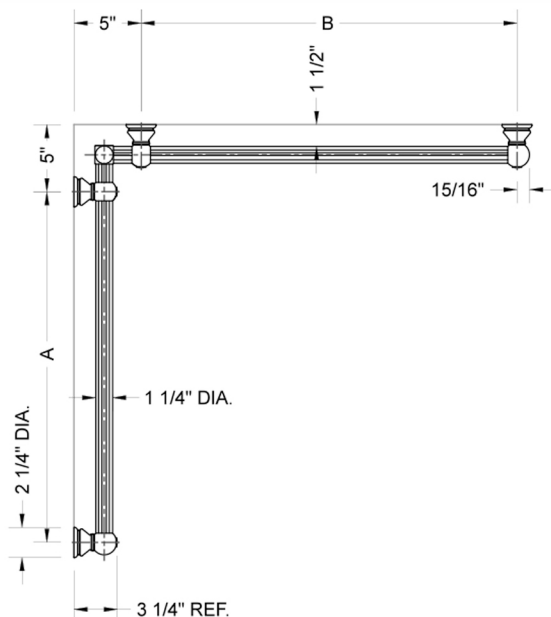

G33 32" x 60" Inside Corner Grab Bar Model #: G33-32-60-IC-

FEATURES:

- ADA compliant when properly installed
- All brass construction, fully polished & plated
- All grab bars can be custom sized. Contact JACLO for pricing & availability
- Optional handshower sliders and toilet paper/wash cloth holders can be added only upon initial order
- Grab bars over 32" REQUIRE a middle post

SPECIFICATION DRAWING:

BRASS LUXURY GRAB BAR							
PART. #	DESCRIPTION	A	B	PART. #	DESCRIPTION	A	B
G33-12-12-IC	CENTER OF POST	12"	12"	G33-24-36-IC	CENTER OF POST	24"	36"
G33-12-16-IC	CENTER OF POST	12"	16"	G33-24-48-IC	CENTER OF POST	24"	48"
G33-12-24-IC	CENTER OF POST	12"	24"	G33-24-60-IC	CENTER OF POST	24"	60"
G33-12-32-IC	CENTER OF POST	12"	32"				
G33-12-36-IC	CENTER OF POST	12"	36"	G33-32-32-IC	CENTER OF POST	32"	32"
G33-12-48-IC	CENTER OF POST	12"	48"	G33-32-36-IC	CENTER OF POST	32"	36"
G33-12-60-IC	CENTER OF POST	12"	60"	G33-32-48-IC	CENTER OF POST	32"	48"
				G33-32-60-IC	CENTER OF POST	32"	60"
G33-16-16-IC	CENTER OF POST	16"	16"				
G33-16-24-IC	CENTER OF POST	16"	24"	G33-36-36-IC	CENTER OF POST	36"	36"
G33-16-32-IC	CENTER OF POST	16"	32"	G33-36-48-IC	CENTER OF POST	36"	48"
				G33-36-60-IC	CENTER OF POST	36"	60"
G33-16-36-IC	CENTER OF POST	16"	36"				
G33-16-48-IC	CENTER OF POST	16"	48"	G33-48-48-IC	CENTER OF POST	48"	48"
G33-16-60-IC	CENTER OF POST	16"	60"	G33-48-60-IC	CENTER OF POST	48"	60"
G33-24-24-IC	CENTER OF POST	24"	24"	G33-60-60-IC	CENTER OF POST	60"	60"
G33-24-32-IC	CENTER OF POST	24"	32"				