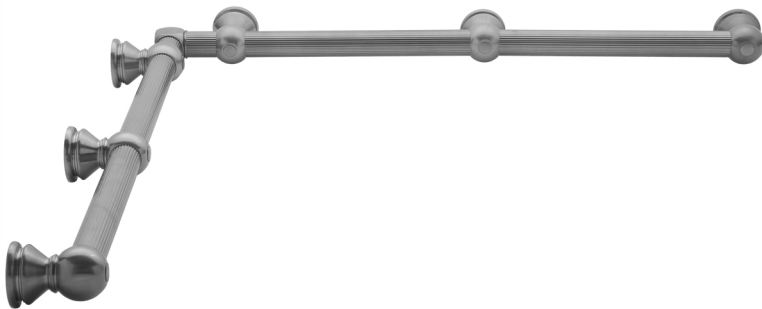

G33 48" x 60" Inside Corner Grab Bar

Model #: G33-48-60-IC-

FEATURES:

- ADA compliant when properly installed
- All brass construction, fully polished & plated
- All grab bars can be custom sized. Contact JACLO for pricing & availability
- Optional handshower sliders and toilet paper/wash cloth holders can be added only upon initial order
- Grab bars over 32" REQUIRE a middle post

SPECIFICATION DRAWING:

BRASS LUXURY GRAB BAR							
PART. #	DESCRIPTION	A	B	PART. #	DESCRIPTION	A	B
G33-12-12-IC	CENTER OF POST	12"	12"	G33-24-36-IC	CENTER OF POST	24"	36"
G33-12-16-IC	CENTER OF POST	12"	16"	G33-24-48-IC	CENTER OF POST	24"	48"
G33-12-24-IC	CENTER OF POST	12"	24"	G33-24-60-IC	CENTER OF POST	24"	60"
G33-12-32-IC	CENTER OF POST	12"	32"				
G33-12-36-IC	CENTER OF POST	12"	36"	G33-32-32-IC	CENTER OF POST	32"	32"
G33-12-48-IC	CENTER OF POST	12"	48"	G33-32-36-IC	CENTER OF POST	32"	36"
G33-12-60-IC	CENTER OF POST	12"	60"	G33-32-48-IC	CENTER OF POST	32"	48"
				G33-32-60-IC	CENTER OF POST	32"	60"
G33-16-16-IC	CENTER OF POST	16"	16"				
G33-16-24-IC	CENTER OF POST	16"	24"	G33-36-36-IC	CENTER OF POST	36"	36"
G33-16-32-IC	CENTER OF POST	16"	32"	G33-36-48-IC	CENTER OF POST	36"	48"
				G33-36-60-IC	CENTER OF POST	36"	60"
G33-16-36-IC	CENTER OF POST	16"	36"				
G33-16-48-IC	CENTER OF POST	16"	48"	G33-48-48-IC	CENTER OF POST	48"	48"
G33-16-60-IC	CENTER OF POST	16"	60"	G33-48-60-IC	CENTER OF POST	48"	60"
G33-24-24-IC	CENTER OF POST	24"	24"	G33-60-60-IC	CENTER OF POST	60"	60"
G33-24-32-IC	CENTER OF POST	24"	32"				