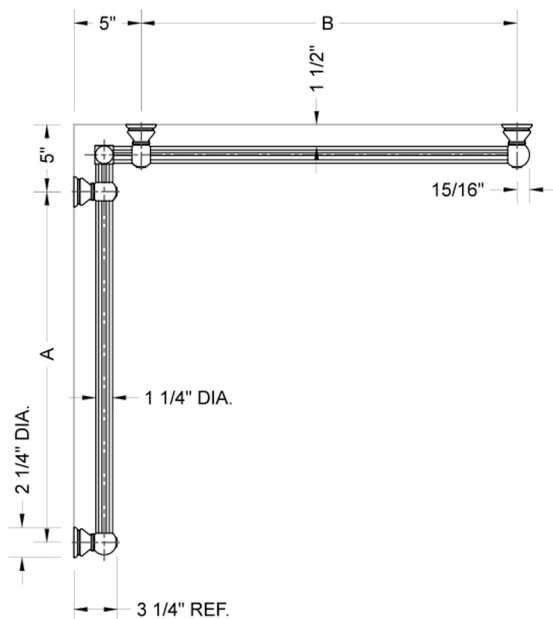

G33 48" x 60" Inside Corner Grab Bar

Model #: G33-48-60-IC-

FEATURES:

- ADA compliant when properly installed
- All brass construction, fully polished & plated
- All grab bars can be custom sized. Contact JACLO for pricing & availability
- Optional handshower sliders and toilet paper/wash cloth holders can be added only upon initial order
- Grab bars over 32" REQUIRE a middle post

SPECIFICATION DRAWING:

BRASS LUXURY GRAB BAR							
PART. #	DESCRIPTION	A	B	PART. #	DESCRIPTION	A	B
G33-12-12-IC	CENTER OF POST	12"	12"	G33-24-36-IC	CENTER OF POST	24"	36"
G33-12-16-IC	CENTER OF POST	12"	16"	G33-24-48-IC	CENTER OF POST	24"	48"
G33-12-24-IC	CENTER OF POST	12"	24"	G33-24-60-IC	CENTER OF POST	24"	60"
G33-12-32-IC	CENTER OF POST	12"	32"				
G33-12-36-IC	CENTER OF POST	12"	36"	G33-32-32-IC	CENTER OF POST	32"	32"
G33-12-48-IC	CENTER OF POST	12"	48"	G33-32-36-IC	CENTER OF POST	32"	36"
G33-12-60-IC	CENTER OF POST	12"	60"	G33-32-48-IC	CENTER OF POST	32"	48"
				G33-32-60-IC	CENTER OF POST	32"	60"
G33-16-16-IC	CENTER OF POST	16"	16"				
G33-16-24-IC	CENTER OF POST	16"	24"	G33-36-36-IC	CENTER OF POST	36"	36"
G33-16-32-IC	CENTER OF POST	16"	32"	G33-36-48-IC	CENTER OF POST	36"	48"
				G33-36-60-IC	CENTER OF POST	36"	60"
G33-16-36-IC	CENTER OF POST	16"	36"				
G33-16-48-IC	CENTER OF POST	16"	48"	G33-48-48-IC	CENTER OF POST	48"	48"
G33-16-60-IC	CENTER OF POST	16"	60"	G33-48-60-IC	CENTER OF POST	48"	60"
G33-24-24-IC	CENTER OF POST	24"	24"	G33-60-60-IC	CENTER OF POST	60"	60"
G33-24-32-IC	CENTER OF POST	24"	32"				