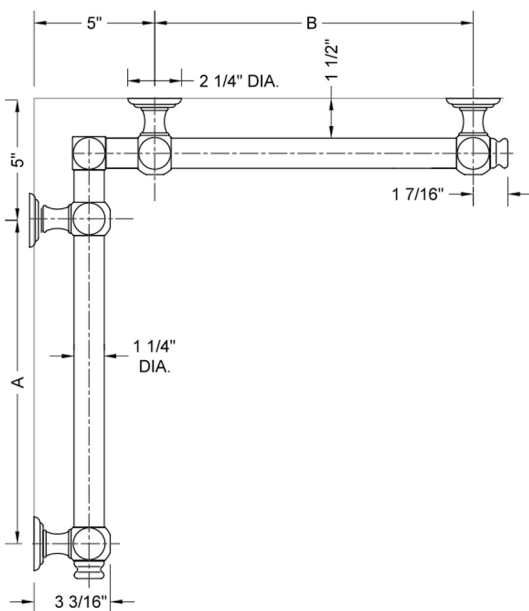

G60 12" x 24" Inside Corner Grab Bar

Model #: G60-12-24-IC-

FEATURES:

- ADA compliant when properly installed
- All brass construction, fully polished & plated
- All grab bars can be custom sized. Contact JACLO for pricing & availability
- Optional handshower sliders and toilet paper/wash cloth holders can be added only upon initial order
- Grab bars over 32" REQUIRE a middle post

SPECIFICATION DRAWING:

BRASS LUXURY GRAB BAR							
PART #	DESCRIPTION	A	B	PART #	DESCRIPTION	A	B
G60-12-12-IC	CENTER OF POST	12"	12"	G60-24-36-IC	CENTER OF POST	24"	36"
G60-12-16-IC	CENTER OF POST	12"	16"	G60-24-48-IC	CENTER OF POST	24"	48"
G60-12-24-IC	CENTER OF POST	12"	24"	G60-24-60-IC	CENTER OF POST	24"	60"
G60-12-32-IC	CENTER OF POST	12"	32"				
				G60-32-32-IC	CENTER OF POST	32"	32"
G60-12-36-IC	CENTER OF POST	12"	36"	G60-32-36-IC	CENTER OF POST	32"	36"
G60-12-48-IC	CENTER OF POST	12"	48"	G60-32-48-IC	CENTER OF POST	32"	48"
G60-12-60-IC	CENTER OF POST	12"	60"	G60-32-60-IC	CENTER OF POST	32"	60"
G60-16-16-IC	CENTER OF POST	16"	16"	G60-36-36-IC	CENTER OF POST	36"	36"
G60-16-24-IC	CENTER OF POST	16"	24"	G60-36-48-IC	CENTER OF POST	36"	48"
G60-16-32-IC	CENTER OF POST	16"	32"	G60-36-60-IC	CENTER OF POST	36"	60"
G60-16-36-IC	CENTER OF POST	16"	36"	G60-48-48-IC	CENTER OF POST	48"	48"
G60-16-48-IC	CENTER OF POST	16"	48"	G60-48-60-IC	CENTER OF POST	48"	60"
G60-16-60-IC	CENTER OF POST	16"	60"				
				G60-60-60-IC	CENTER OF POST	60"	60"
G60-24-24-IC	CENTER OF POST	24"	24"				
G60-24-32-IC	CENTER OF POST	24"	32"				