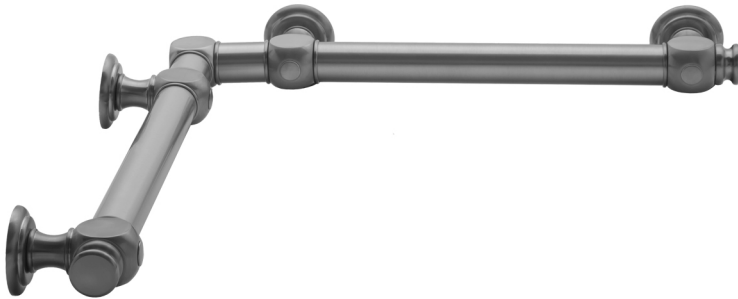

G60 12" x 24" Inside Corner Grab Bar

Model #: G60-12-24-IC-

FEATURES:

- ADA compliant when properly installed
- All brass construction, fully polished & plated
- All grab bars can be custom sized. Contact JACLO for pricing & availability
- Optional handshower sliders and toilet paper/wash cloth holders can be added only upon initial order
- Grab bars over 32" REQUIRE a middle post

AVAILABLE FINISHES:

Polished Chrome (PCH)	Satin Chrome (SC)	Bronze Umber (BU)
Satin Nickel (SN)	Pewter (PEW)	Caramel Bronze (CB)
Polished Nickel (PN)	Antique Brass (AB)	Antique Copper (ACU)
Oil-Rubbed Bronze (ORB)	Polished Brass (PB)	Polished Copper (PCU)
Vintage Bronze (VB)	Satin Brass (SB)	Rose Gold (RG)
Matte Black (MBK)	Satin Gold (SG)	Polished Gold (PG)
Black Nickel (BKN)	Bombay Gold (BG)	Jewelers Gold (JG)
Europa Bronze (EB)	White (WH)	Sedona Beige (SDB)
Tristan Brass (TB)	Unlacquered Brass (ULB)	Satin Cooper (SCU)