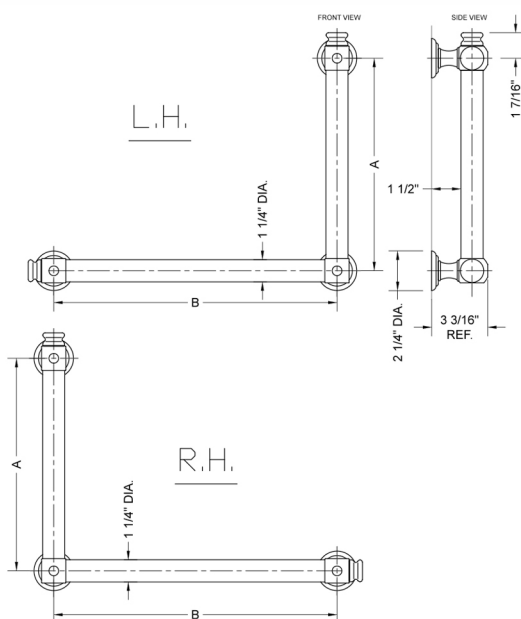

## G60 24H x 12W 90° Right Hand Grab Bar

Model #: **G60-24H-12W-RH-**

### FEATURES:

- ADA compliant when properly installed
- All brass construction, fully polished & plated
- All grab bars can be custom sized. Contact JACLO for pricing & availability
- Optional handshower sliders and toilet paper/wash cloth holders can be added only upon initial order
- Grab bars over 32" REQUIRE a middle post

### SPECIFICATION DRAWING:

BRASS LUXURY GRAB BAR			
PART. #	DESCRIPTION	A H	B W
G60-12H-12W	CENTER TO CENTER	12"	12"
G60-12H-16W	CENTER TO CENTER	12"	16"
G60-12H-24W	CENTER TO CENTER	12"	24"
G60-12H-32W	CENTER TO CENTER	12"	32"
G60-16H-12W	CENTER TO CENTER	16"	12"
G60-16H-16W	CENTER TO CENTER	16"	16"
G60-16H-24W	CENTER TO CENTER	16"	24"
G60-16H-32W	CENTER TO CENTER	16"	32"
G60-24H-12W	CENTER TO CENTER	24"	12"
G60-24H-16W	CENTER TO CENTER	24"	16"
G60-24H-24W	CENTER TO CENTER	24"	24"
G60-24H-32W	CENTER TO CENTER	24"	32"
G60-32H-12W	CENTER TO CENTER	32"	12"
G60-32H-16W	CENTER TO CENTER	32"	16"
G60-32H-24W	CENTER TO CENTER	32"	24"
G60-32H-32W	CENTER TO CENTER	32"	32"