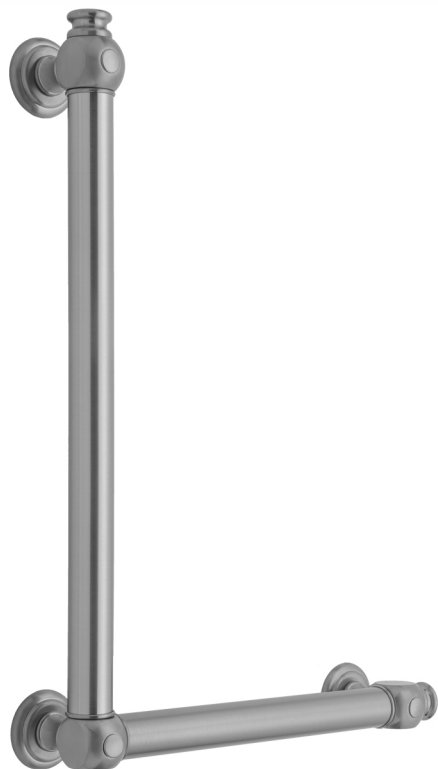

## G60 24H x 12W 90° Right Hand Grab Bar

Model #: **G60-24H-12W-RH-**

### FEATURES:

- ADA compliant when properly installed
- All brass construction, fully polished & plated
- All grab bars can be custom sized. Contact JACLO for pricing & availability
- Optional handshower sliders and toilet paper/wash cloth holders can be added only upon initial order
- Grab bars over 32" REQUIRE a middle post

### AVAILABLE FINISHES:

Polished Chrome (PCH)	Satin Chrome (SC)	Bronze Umber (BU)
Satin Nickel (SN)	Pewter (PEW)	Caramel Bronze (CB)
Polished Nickel (PN)	Antique Brass (AB)	Antique Copper (ACU)
Oil-Rubbed Bronze (ORB)	Polished Brass (PB)	Polished Copper (PCU)
Vintage Bronze (VB)	Satin Brass (SB)	Rose Gold (RG)
Matte Black (MBK)	Satin Gold (SG)	Polished Gold (PG)
Black Nickel (BKN)	Bombay Gold (BG)	Jewelers Gold (JG)
Europa Bronze (EB)	White (WH)	Sedona Beige (SDB)
Tristan Brass (TB)	Unlacquered Brass (ULB)	Satin Cooper (SCU)

### SPECIFICATION DRAWING:

BRASS LUXURY GRAB BAR			
PART. #	DESCRIPTION	A H	B W
G60-12H-12W	CENTER TO CENTER	12"	12"
G60-12H-16W	CENTER TO CENTER	12"	16"
G60-12H-24W	CENTER TO CENTER	12"	24"
G60-12H-32W	CENTER TO CENTER	12"	32"
G60-16H-12W	CENTER TO CENTER	16"	12"
G60-16H-16W	CENTER TO CENTER	16"	16"
G60-16H-24W	CENTER TO CENTER	16"	24"
G60-16H-32W	CENTER TO CENTER	16"	32"
G60-24H-12W	CENTER TO CENTER	24"	12"
G60-24H-16W	CENTER TO CENTER	24"	16"
G60-24H-24W	CENTER TO CENTER	24"	24"
G60-24H-32W	CENTER TO CENTER	24"	32"
G60-32H-12W	CENTER TO CENTER	32"	12"
G60-32H-16W	CENTER TO CENTER	32"	16"
G60-32H-24W	CENTER TO CENTER	32"	24"
G60-32H-32W	CENTER TO CENTER	32"	32"