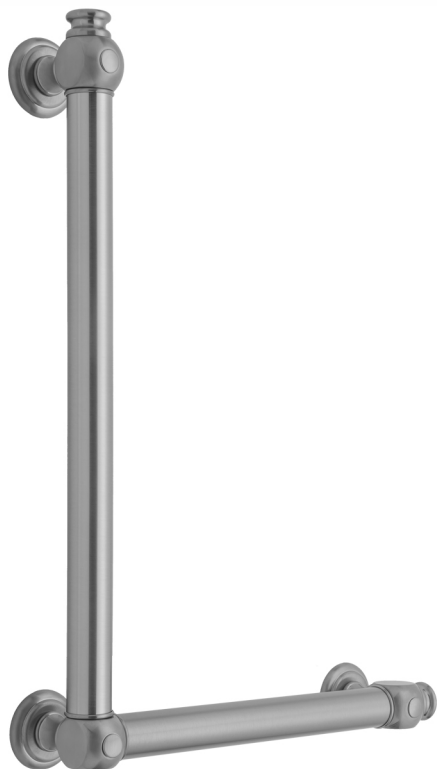

G60 32H x 12W 90° Right Hand Grab Bar

Model #: **G60-32H-12W-RH-**

FEATURES:

- ADA compliant when properly installed
- All brass construction, fully polished & plated
- All grab bars can be custom sized. Contact JACLO for pricing & availability
- Optional handshower sliders and toilet paper/wash cloth holders can be added only upon initial order
- Grab bars over 32" REQUIRE a middle post

AVAILABLE FINISHES:

Polished Chrome (PCH)	Satin Chrome (SC)	Bronze Umber (BU)
Satin Nickel (SN)	Pewter (PEW)	Caramel Bronze (CB)
Polished Nickel (PN)	Antique Brass (AB)	Antique Copper (ACU)
Oil-Rubbed Bronze (ORB)	Polished Brass (PB)	Polished Copper (PCU)
Vintage Bronze (VB)	Satin Brass (SB)	Rose Gold (RG)
Matte Black (MBK)	Satin Gold (SG)	Polished Gold (PG)
Black Nickel (BKN)	Bombay Gold (BG)	Jewelers Gold (JG)
Europa Bronze (EB)	White (WH)	Sedona Beige (SDB)
Tristan Brass (TB)	Unlacquered Brass (ULB)	Satin Cooper (SCU)

SPECIFICATION DRAWING:

BRASS LUXURY GRAB BAR			
PART. #	DESCRIPTION	A H	B W
G60-12H-12W	CENTER TO CENTER	12"	12"
G60-12H-16W	CENTER TO CENTER	12"	16"
G60-12H-24W	CENTER TO CENTER	12"	24"
G60-12H-32W	CENTER TO CENTER	12"	32"
G60-16H-12W	CENTER TO CENTER	16"	12"
G60-16H-16W	CENTER TO CENTER	16"	16"
G60-16H-24W	CENTER TO CENTER	16"	24"
G60-16H-32W	CENTER TO CENTER	16"	32"
G60-24H-12W	CENTER TO CENTER	24"	12"
G60-24H-16W	CENTER TO CENTER	24"	16"
G60-24H-24W	CENTER TO CENTER	24"	24"
G60-24H-32W	CENTER TO CENTER	24"	32"
G60-32H-12W	CENTER TO CENTER	32"	12"
G60-32H-16W	CENTER TO CENTER	32"	16"
G60-32H-24W	CENTER TO CENTER	32"	24"
G60-32H-32W	CENTER TO CENTER	32"	32"