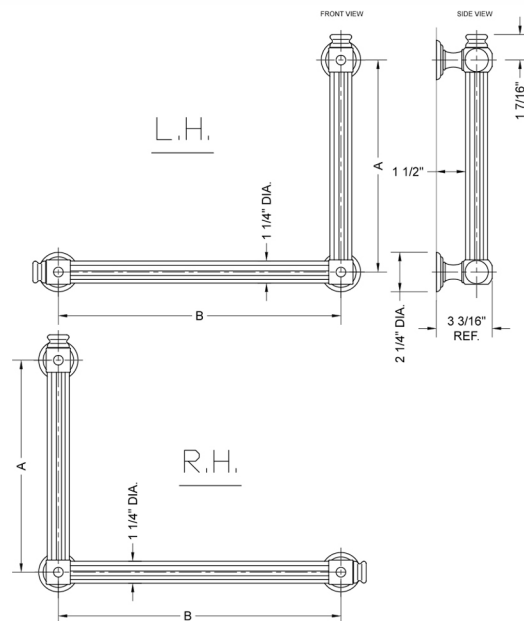

## G61 12H x 12W 90° Grab Bar

Model #: **G61-12H-12W-**

### FEATURES:

- ADA compliant when properly installed
- All brass construction, fully polished & plated
- All grab bars can be custom sized. Contact JACLO for pricing & availability
- Optional handshower sliders and toilet paper/wash cloth holders can be added only upon initial order
- Grab bars over 32" REQUIRE a middle post

### SPECIFICATION DRAWING:

BRASS LUXURY GRAB BAR			
PART. #	DESCRIPTION	A H	B W
G61-12H-12W	CENTER TO CENTER	12"	12"
G61-12H-16W	CENTER TO CENTER	12"	16"
G61-12H-24W	CENTER TO CENTER	12"	24"
G61-12H-32W	CENTER TO CENTER	12"	32"
G61-16H-12W	CENTER TO CENTER	16"	12"
G61-16H-16W	CENTER TO CENTER	16"	16"
G61-16H-24W	CENTER TO CENTER	16"	24"
G61-16H-32W	CENTER TO CENTER	16"	32"
G61-24H-12W	CENTER TO CENTER	24"	12"
G61-24H-16W	CENTER TO CENTER	24"	16"
G61-24H-24W	CENTER TO CENTER	24"	24"
G61-24H-32W	CENTER TO CENTER	24"	32"
G61-32H-12W	CENTER TO CENTER	32"	12"
G61-32H-16W	CENTER TO CENTER	32"	16"
G61-32H-24W	CENTER TO CENTER	32"	24"
G61-32H-32W	CENTER TO CENTER	32"	32"