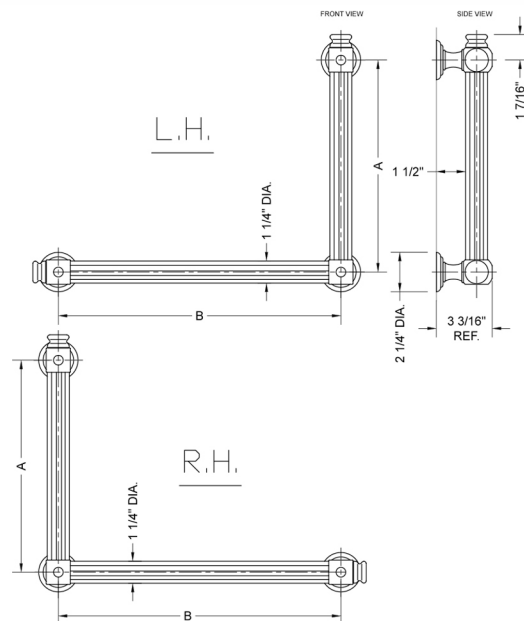

G61 12H x 24W 90° Right Hand Grab Bar

Model #: G61-12H-24W-RH-

FEATURES:

- ADA compliant when properly installed
- All brass construction, fully polished & plated
- All grab bars can be custom sized. Contact JACLO for pricing & availability
- Optional handshower sliders and toilet paper/wash cloth holders can be added only upon initial order
- Grab bars over 32" REQUIRE a middle post

SPECIFICATION DRAWING:

BRASS LUXURY GRAB BAR			
PART. #	DESCRIPTION	A H	B W
G61-12H-12W	CENTER TO CENTER	12"	12"
G61-12H-16W	CENTER TO CENTER	12"	16"
G61-12H-24W	CENTER TO CENTER	12"	24"
G61-12H-32W	CENTER TO CENTER	12"	32"
G61-16H-12W	CENTER TO CENTER	16"	12"
G61-16H-16W	CENTER TO CENTER	16"	16"
G61-16H-24W	CENTER TO CENTER	16"	24"
G61-16H-32W	CENTER TO CENTER	16"	32"
G61-24H-12W	CENTER TO CENTER	24"	12"
G61-24H-16W	CENTER TO CENTER	24"	16"
G61-24H-24W	CENTER TO CENTER	24"	24"
G61-24H-32W	CENTER TO CENTER	24"	32"
G61-32H-12W	CENTER TO CENTER	32"	12"
G61-32H-16W	CENTER TO CENTER	32"	16"
G61-32H-24W	CENTER TO CENTER	32"	24"
G61-32H-32W	CENTER TO CENTER	32"	32"