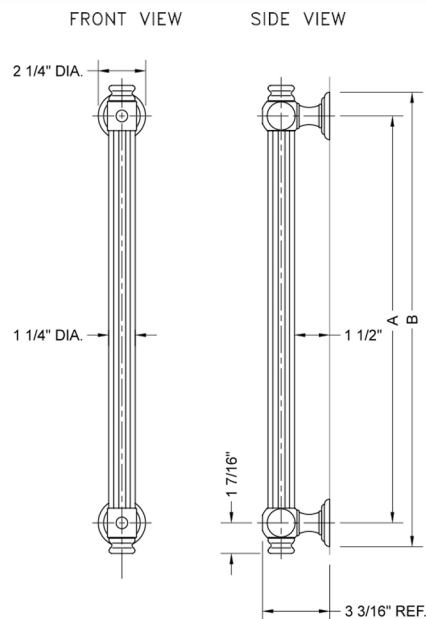

## 60" G61 Straight Grab Bar

Model #: **G61-60-**

### FEATURES:

- ADA compliant when properly installed
- All brass construction, fully polished & plated
- All grab bars can be custom sized. Contact JACLO for pricing & availability
- Optional handshower sliders and toilet paper/wash cloth holders can be added only upon initial order
- Grab bars over 32" REQUIRE a middle post

### SPECIFICATION DRAWING:

BRASS LUXURY GRAB BAR			
PART. #	DESCRIPTION	A	B
G61-12-XX	12" CENTER TO CENTER	12"	14 1/4"
G61-16-XX	16" CENTER TO CENTER	16"	18 1/4"
G61-18-XX	18" CENTER TO CENTER	18"	20 1/4"
G61-24-XX	24" CENTER TO CENTER	24"	24 1/4"
G61-32-XX	32" CENTER TO CENTER	32"	34 1/4"
*NOTE: GRAB BARS OVER 32" REQUIRE A MIDDLE POST			
G61-36-XX	36" CENTER TO CENTER	36"	38 1/4"
G61-42-XX	42" CENTER TO CENTER	42"	44 1/4"
G61-48-XX	48" CENTER TO CENTER	48"	50 1/4"
G61-60-XX	60" CENTER TO CENTER	60"	62 1/4"