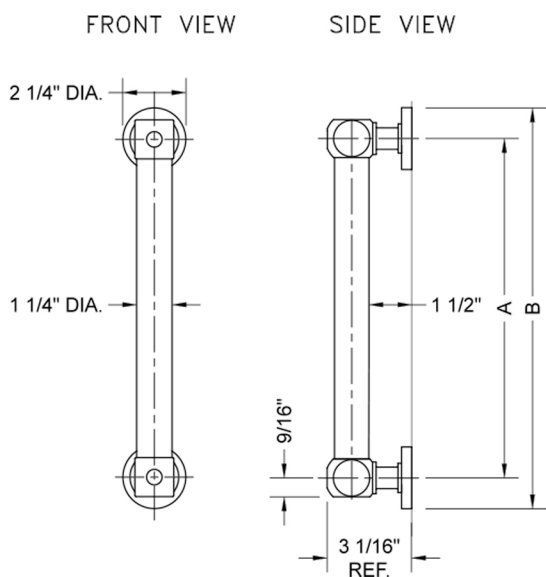

G70 60" Straight Grab Bar

Model #: **G70-60-**

FEATURES:

- ADA compliant when properly installed
- All brass construction, fully polished & plated
- All grab bars can be custom sized. Contact JACLO for pricing & availability
- Optional handshower sliders and toilet paper/wash cloth holders can be added only upon initial order
- Grab bars over 32" REQUIRE a middle post

SPECIFICATION DRAWING:

BRASS LUXURY GRAB BARS			
PART. #	DESCRIPTION	A	B
G70-12-XX	12" GRAB BAR	12"	14 1/4"
G70-16-XX	16" GRAB BAR	16"	18 1/4"
G70-18-XX	18" GRAB BAR	18"	20 1/4"
G70-24-XX	24" GRAB BAR	24"	26 1/4"
G70-32-XX	32" GRAB BAR	32"	34 1/4"
<i>*NOTE: GRAB BARS OVER 32" REQUIRE A MIDDLE POST</i>			
G70-36-XX	36" GRAB BAR	36"	38 1/4"
G70-42-XX	42" GRAB BAR	42"	44 1/4"
G70-48-XX	48" GRAB BAR	48"	50 1/4"
G70-60-XX	60" GRAB BAR	60"	62 1/4"