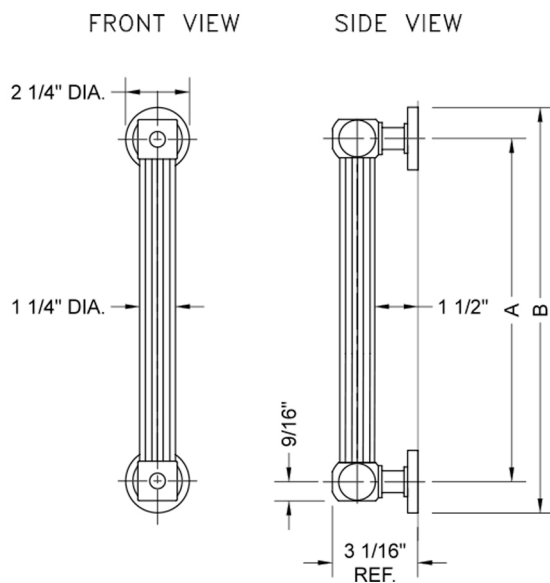

24" G71 Straight Grab Bar

Model #: G71-24-

FEATURES:

- ADA compliant when properly installed
- All brass construction, fully polished & plated
- All grab bars can be custom sized. Contact JACLO for pricing & availability
- Optional handshower sliders and toilet paper/wash cloth holders can be added only upon initial order
- Grab bars over 32" REQUIRE a middle post

SPECIFICATION DRAWING:

BRASS LUXURY GRAB BARS			
PART. #	DESCRIPTION	A	B
G71-12-XX	12" GRAB BAR	12"	14 1/4"
G71-16-XX	16" GRAB BAR	16"	18 1/4"
G71-18-XX	18" GRAB BAR	18"	20 1/4"
G71-24-XX	24" GRAB BAR	24"	26 1/4"
G71-32-XX	32" GRAB BAR	32"	34 1/4"
<i>*NOTE: GRAB BARS OVER 32" REQUIRE A MIDDLE POST</i>			
G71-36-XX	36" GRAB BAR	36"	38 1/4"
G71-42-XX	42" GRAB BAR	42"	44 1/4"
G71-48-XX	48" GRAB BAR	48"	50 1/4"
G71-60-XX	60" GRAB BAR	60"	62 1/4"