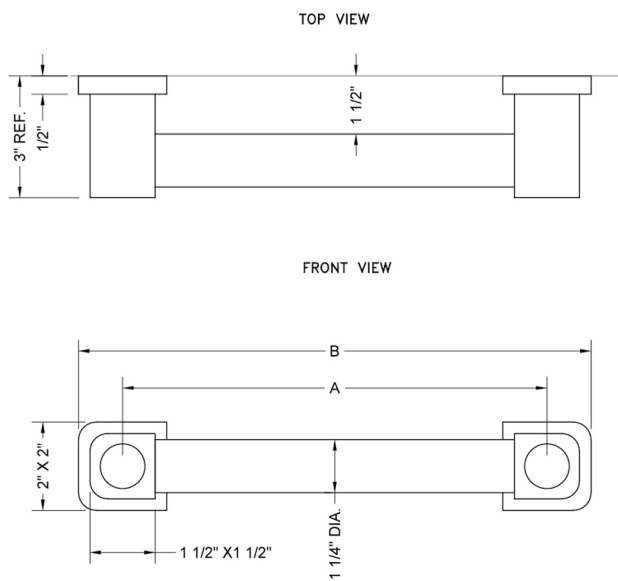

42" G80 Straight Grab Bar

Model #: G80-42-

FEATURES:

- ADA compliant when properly installed
- All brass construction, fully polished & plated
- All grab bars can be custom sized. Contact JACLO for pricing & availability
- Optional handshower sliders and toilet paper/wash cloth holders can be added only upon initial order

SPECIFICATION DRAWING:

CONTEMPO LUXURY GRAB BAR 1 1/4"			
PART. #	SPECIFICS	A	B
G80-12-XXX	12" C TO C	12"	14"
G80-16-XXX	16" C TO C	16"	18"
G80-18-XXX	18" C TO C	18"	20"
G80-24-XXX	24" C TO C	24"	26"
G80-32-XXX	32" C TO C	32"	34"
G80-36-XXX	36" C TO C	36"	38"
G80-42-XXX	42" C TO C	42"	44"
G80-48-XXX	48" C TO C	48"	50"