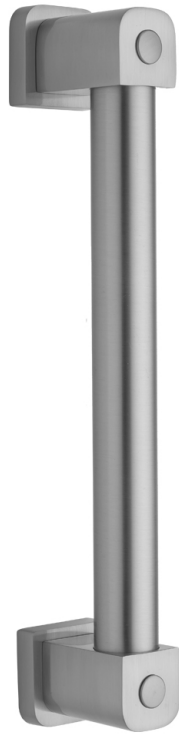

42" G80 Straight Grab Bar

Model #: G80-42-

FEATURES:

- ADA compliant when properly installed
- All brass construction, fully polished & plated
- All grab bars can be custom sized. Contact JACLO for pricing & availability
- Optional handshower sliders and toilet paper/wash cloth holders can be added only upon initial order

AVAILABLE FINISHES:

Polished Chrome (PCH)	Satin Chrome (SC)	Bronze Umber (BU)
Satin Nickel (SN)	Pewter (PEW)	Caramel Bronze (CB)
Polished Nickel (PN)	Antique Brass (AB)	Antique Copper (ACU)
Oil-Rubbed Bronze (ORB)	Polished Brass (PB)	Polished Copper (PCU)
Vintage Bronze (VB)	Satin Brass (SB)	Rose Gold (RG)
Matte Black (MBK)	Satin Gold (SG)	Polished Gold (PG)
Black Nickel (BKN)	Bombay Gold (BG)	Jewelers Gold (JG)
Europa Bronze (EB)	White (WH)	Sedona Beige (SDB)
Tristan Brass (TB)	Unlacquered Brass (ULB)	Satin Cooper (SCU)

SPECIFICATION DRAWING:

CONTEMPO LUXURY GRAB BAR 1 1/4"			
PART. #	SPECIFICS	A	B
G80-12-XXX	12" C TO C	12"	14"
G80-16-XXX	16" C TO C	16"	18"
G80-18-XXX	18" C TO C	18"	20"
G80-24-XXX	24" C TO C	24"	26"
G80-32-XXX	32" C TO C	32"	34"
G80-36-XXX	36" C TO C	36"	38"
G80-42-XXX	42" C TO C	42"	44"
G80-48-XXX	48" C TO C	48"	50"