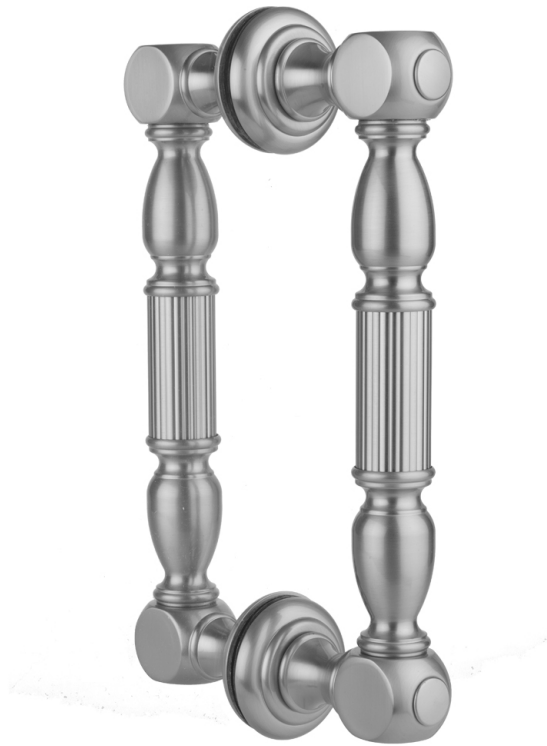

## 32" H21 Back to Back Shower Door Pull wth Finials

**Model #: H21-BB-32-**

### FEATURES:

- Can be mounted vertically or horizontally
- Can be used as a towel bar when mounted horizontally
- Not to be used as a grab bar
- All brass construction, full polished & plated
- Includes rubber gaskets for glass door installation
- Custom sizes available- Contact JACLO for pricing & availability

### AVAILABLE FINISHES:

Polished Chrome (PCH)	Satin Chrome (SC)	Bronze Umber (BU)
Satin Nickel (SN)	Pewter (PEW)	Caramel Bronze (CB)
Polished Nickel (PN)	Antique Brass (AB)	Antique Copper (ACU)
Oil-Rubbed Bronze (ORB)	Polished Brass (PB)	Polished Copper (PCU)
Vintage Bronze (VB)	Satin Brass (SB)	Rose Gold (RG)
Matte Black (MBK)	Satin Gold (SG)	Polished Gold (PG)
Black Nickel (BKN)	Bombay Gold (BG)	Jewelers Gold (JG)
Europa Bronze (EB)	White (WH)	Sedona Beige (SDB)
Tristan Brass (TB)	Unlacquered Brass (ULB)	Satin Cooper (SCU)

### SPECIFICATION DRAWING:

BRASS LUXURY BACK TO BACK DOOR PULL			
PART. #	DESCRIPTION	A	B
H21-BB-8	8" CENTER TO CENTER	8"	10"
H21-BB-12	12" CENTER TO CENTER	12"	14"
H21-BB-16	16" CENTER TO CENTER	16"	18"
H21-BB-18	18" CENTER TO CENTER	18"	20"
H21-BB-24	24" CENTER TO CENTER	24"	26"
H21-BB-32	32" CENTER TO CENTER	32"	34"