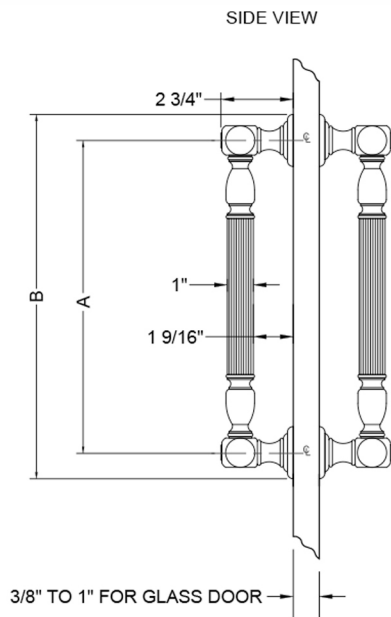

## 32" H21 Back to Back Shower Door Pull wth Finials

**Model #: H21-BB-32-**

### FEATURES:

- Can be mounted vertically or horizontally
- Can be used as a towel bar when mounted horizontally
- Not to be used as a grab bar
- All brass construction, full polished & plated
- Includes rubber gaskets for glass door installation
- Custom sizes available- Contact JACLO for pricing & availability

### SPECIFICATION DRAWING:

BRASS LUXURY BACK TO BACK DOOR PULL			
PART. #	DESCRIPTION	A	B
H21-BB-8	8" CENTER TO CENTER	8"	10"
H21-BB-12	12" CENTER TO CENTER	12"	14"
H21-BB-16	16" CENTER TO CENTER	16"	18"
H21-BB-18	18" CENTER TO CENTER	18"	20"
H21-BB-24	24" CENTER TO CENTER	24"	26"
H21-BB-32	32" CENTER TO CENTER	32"	34"

**NOTE: H21-BB 6" CENTER TO CENTER AVAILABLE**