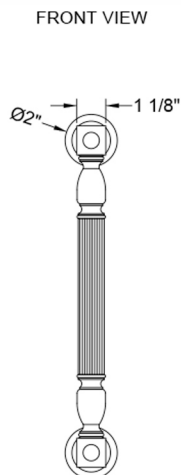

## 32" H21 Back to Back Shower Door Pull wth Finials

**Model #: H21-BB-32-**

### FEATURES:

- Can be mounted vertically or horizontally
- Can be used as a towel bar when mounted horizontally
- Not to be used as a grab bar
- All brass construction, full polished & plated
- Includes rubber gaskets for glass door installation
- Custom sizes available- Contact JACLO for pricing & availability

### SPECIFICATION DRAWING:

BRASS LUXURY BACK TO BACK DOOR PULL			
PART. #	DESCRIPTION	A	B
H21-BB-8	8" CENTER TO CENTER	8"	10"
H21-BB-12	12" CENTER TO CENTER	12"	14"
H21-BB-16	16" CENTER TO CENTER	16"	18"
H21-BB-18	18" CENTER TO CENTER	18"	20"
H21-BB-24	24" CENTER TO CENTER	24"	26"
H21-BB-32	32" CENTER TO CENTER	32"	34"