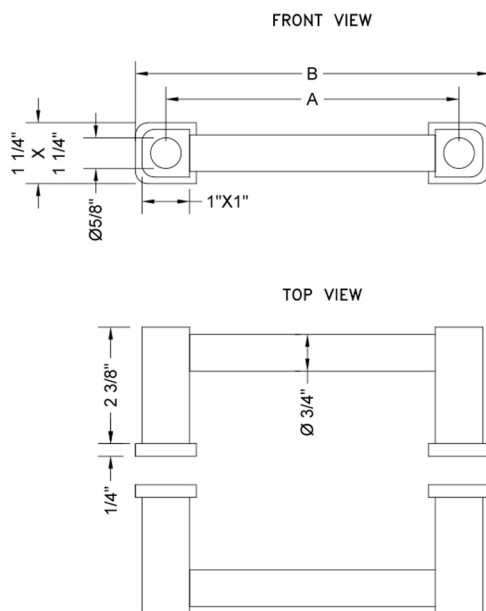

16" H80 Contempo Back to Back Shower Door Pull

Model #: H80-BB-16-

FEATURES:

- Can be mounted vertically or horizontally
- Can be used as a towel bar when mounted horizontally
- Not to be used as a grab bar
- All brass construction, full polished & plated
- Includes rubber gaskets for glass door installation
- Custom sizes available- Contact JACLO for pricing & availability

SPECIFICATION DRAWING:

CONTEMPO BACK TO BACK DOOR PULLS			
PART. #	SPECIFICS	A	B
H80-BB	6" CENTER TO CENTER	6"	7 1/2"
H80-BB-8	8" CENTER TO CENTER	8"	9 1/2"
H80-BB-12	12" CENTER TO CENTER	12"	13 1/2"
H80-BB-16	16" CENTER TO CENTER	16"	17 1/2"
H80-BB-18	18" CENTER TO CENTER	18"	19 1/2"
H80-BB-24	24" CENTER TO CENTER	24"	25 1/2"
H80-BB-32	32" CENTER TO CENTER	32"	33 1/2"