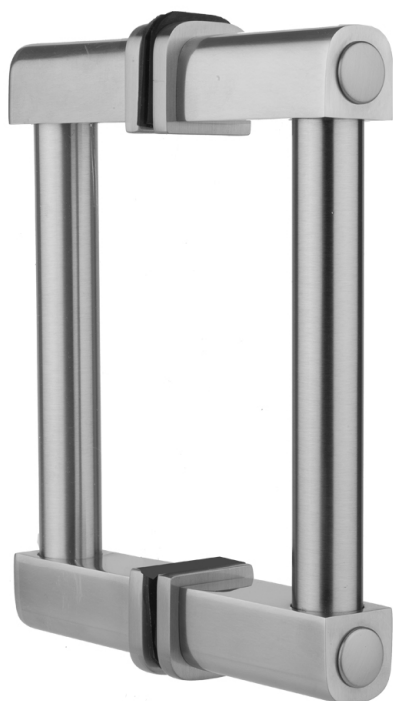

16" H80 Contempo Back to Back Shower Door Pull

Model #: H80-BB-16-

FEATURES:

- Can be mounted vertically or horizontally
- Can be used as a towel bar when mounted horizontally
- Not to be used as a grab bar
- All brass construction, full polished & plated
- Includes rubber gaskets for glass door installation
- Custom sizes available- Contact JACLO for pricing & availability

AVAILABLE FINISHES:

Polished Chrome (PCH)	Satin Chrome (SC)	Bronze Umber (BU)
Satin Nickel (SN)	Pewter (PEW)	Caramel Bronze (CB)
Polished Nickel (PN)	Antique Brass (AB)	Antique Copper (ACU)
Oil-Rubbed Bronze (ORB)	Polished Brass (PB)	Polished Copper (PCU)
Vintage Bronze (VB)	Satin Brass (SB)	Rose Gold (RG)
Matte Black (MBK)	Satin Gold (SG)	Polished Gold (PG)
Black Nickel (BKN)	Bombay Gold (BG)	Jewelers Gold (JG)
Europa Bronze (EB)	White (WH)	Sedona Beige (SDB)
Tristan Brass (TB)	Unlacquered Brass (ULB)	Satin Cooper (SCU)

SPECIFICATION DRAWING:

CONTEMPO BACK TO BACK DOOR PULLS			
PART. #	SPECIFICS	A	B
H80-BB	6" CENTER TO CENTER	6"	7 1/2"
H80-BB-8	8" CENTER TO CENTER	8"	9 1/2"
H80-BB-12	12" CENTER TO CENTER	12"	13 1/2"
H80-BB-16	16" CENTER TO CENTER	16"	17 1/2"
H80-BB-18	18" CENTER TO CENTER	18"	19 1/2"
H80-BB-24	24" CENTER TO CENTER	24"	25 1/2"
H80-BB-32	32" CENTER TO CENTER	32"	33 1/2"