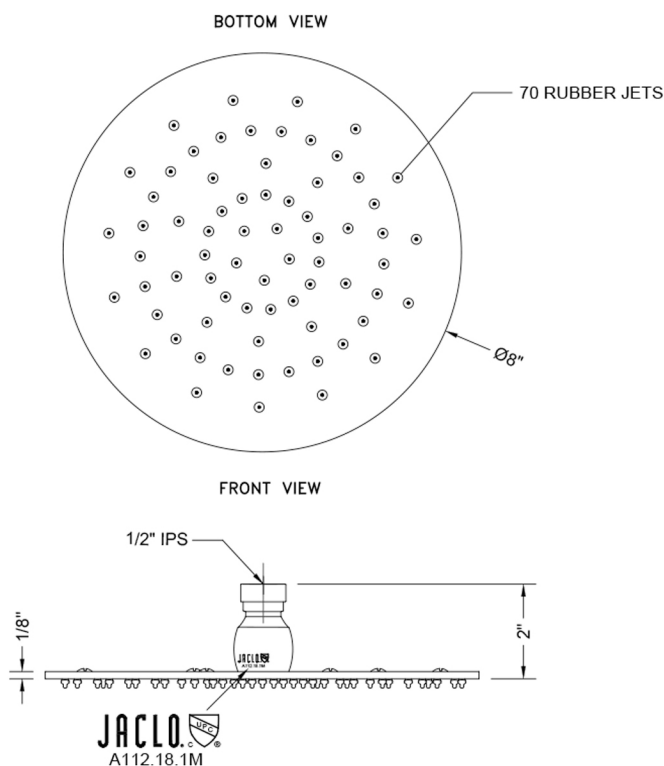

8" Extra Velocity Rain Machine®-2.0 GPM

Model #: S408XV-2.0-

FEATURES:

- A POWER SHOWER WITH EXTRA VELOCITY - the technology of the Rain Machine® allows for a strong rain spray at any angle
- 1/2" IPS adjustable brass ball joint to adjust angle of showerhead
- 8" diameter all brass body with 70 easy clean rubber jets
- Available flow rates: 2.5, 2.0, 1.75 & 1.5 GPM
- 2.0 GPM- WATERSENSE APPROVED

SPECIFICATION DRAWING:

SPRAY PATTERNS:

ANGLES AND FLOW RATES: