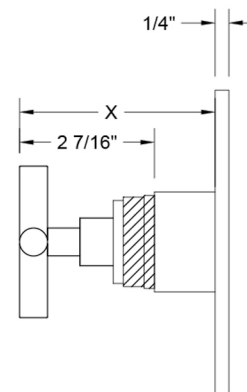

Round Plate With Contempo Slim Cross Handle Trim For Thermostatic Valves (J-TH34 & J-TH12)

Model #: T562-TRIM-

FEATURES:

- All brass trim
- Trim contains temperature indicator in Fahrenheit so user can set water to desired temperature with no need to adjust further
- Requires rough valve J-TH34 or J-TH12

SPECIFICATION DRAWING:

FRONT VIEW

SIDE VIEW

X Varies With Install