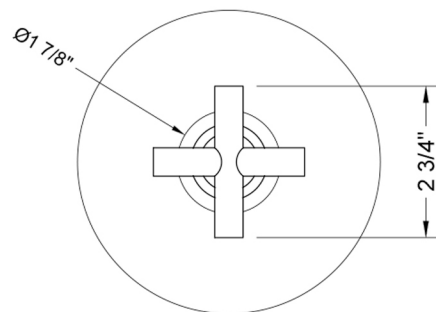

Round Plate With Contempo Slim Cross Handle Trim For Thermostatic Valves (J-TH34 & J-TH12)

Model #: T562-TRIM-

FEATURES:

- All brass trim
- Trim contains temperature indicator in Fahrenheit so user can set water to desired temperature with no need to adjust further
- Requires rough valve J-TH34 or J-TH12

SPECIFICATION DRAWING:

FRONT VIEW

SIDE VIEW

X Varies With Install