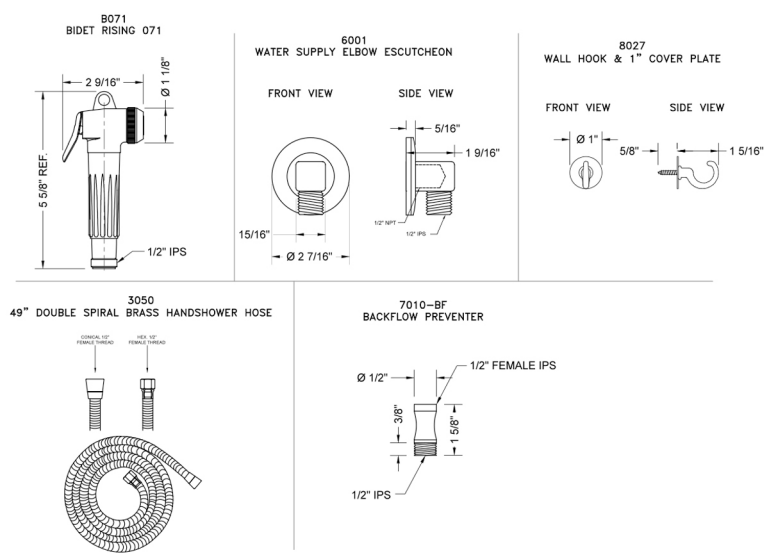

Bidet Rinsing 071 Shower Kit

Model #: M71-

FEATURES:

- Brass power spray bidet kit
- 1/2" Female inlet x 1/2" Male outlet
- On/off trigger operation
- Available as shown ONLY
- Note:
 - Separate shut off valve required when installing this item
 - Water must be turned off when not in use
- Kit Includes:
 - Bidet handshower P/N B071
 - Supply elbow P/N 6001
 - Hose P/N 3079-RI
 - Wall hook P/N 027
 - Dual check valve back flow preventer P/N 7010-BF

AVAILABLE FINISHES:

Polished Chrome (PCH)

SPECIFICATION DRAWING:

SPRAY PATTERNS:

Power Spray