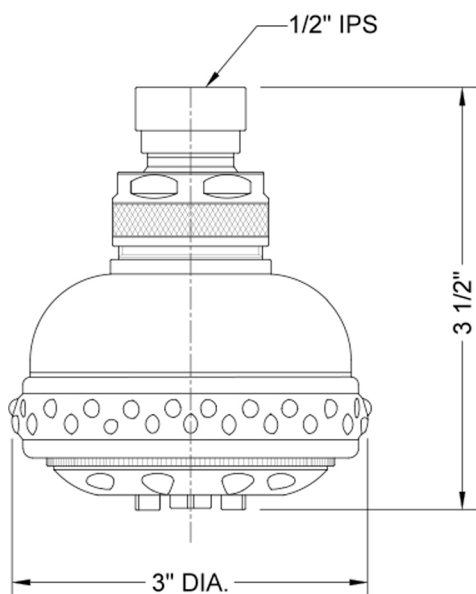

Sensation Showerhead- 1.5 GPM

Model #: S127-1.5-

FEATURES:

- 5 function showerhead with 3" face
- 1/2" IPS adjustable brass ball joint to adjust angle of showerhead
- Brass body
- Rubber ring for easy grip, no slip adjustment of functions
- Soft wide bubble aerating rinse, great for children & the elderly
- Available flow rates: 2.5, 2.0, 1.75 & 1.5 GPM

SPECIFICATION DRAWING:

SPRAY PATTERNS: