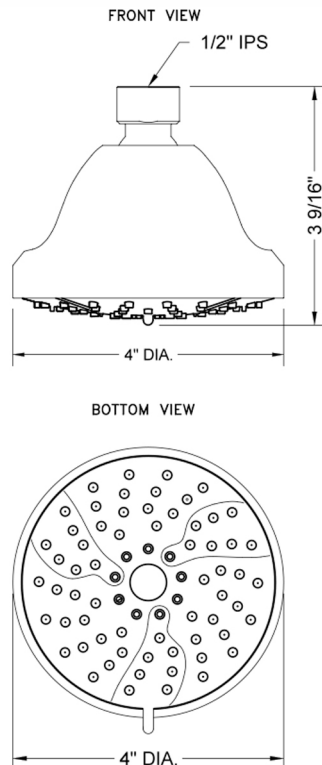

# SHOWERALL® 4 Function Showerhead with JX7® Technology with Pause Control- 2.0 GPM

Model #: **S163-2.0-**

## FEATURES:

- 4" diameter 4 function showerhead with pause control to conserve water
- Pause control is not a positive shut-off
- 1/2" IPS adjustable brass ball joint to adjust angle of showerhead
- Available flow rates: 2.5, 2.0, 1.75 & 1.5 GPM
- 2.0 GPM—WaterSense approved
- JX7® Technology

## SPECIFICATION DRAWING: