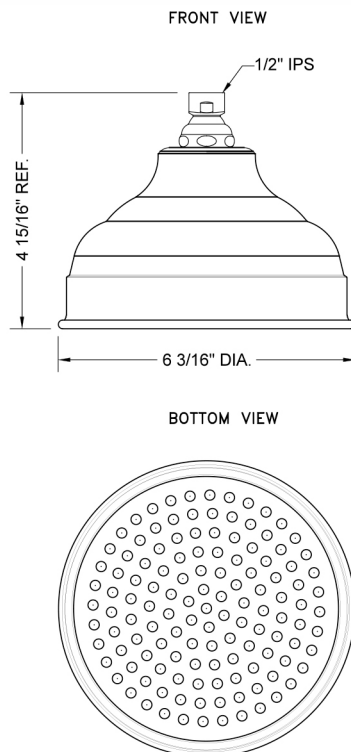

SPECIFICATION DRAWING:

SPRAY PATTERNS:

ANGLES AND FLOW RATES: