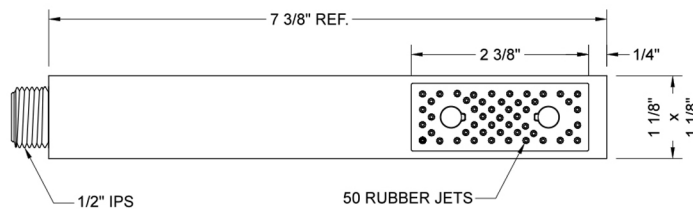

CUBIX® Deluxe Handshower- 1.75 GPM

Model #: S470-1.75-

FEATURES:

- Brass single function handshower
- 1/2" IPS Male threads
- Unique wide trapezoid shaped spray
- Square contemporary design to complement Cubix® collection

SPECIFICATION DRAWING:

SPRAY PATTERNS:

Easy Clean

Full Rain