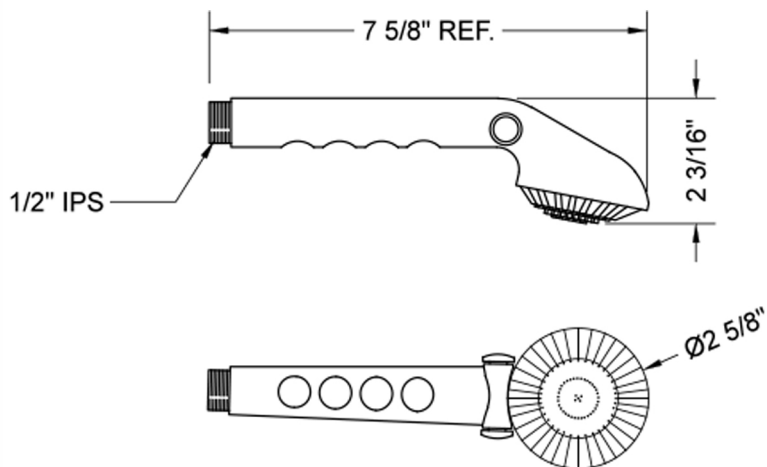

Tivoli T11 Handshower with Pause Control - 1.5 GPM

Model #: T011-1.5-

FEATURES:

- Single function handshower
- 1/2" IPS Male threads
- Light weight design for ADA use
- Perfect for children, elderly & pets
- Chrome-plated brass pause control push-button to conserve water
- Must drip in shut-off position to meet plumbing codes
- Available flow rates: 2.5, 2.0, 1.75 & 1.5 GPM

AVAILABLE FINISHES:

White (WH)

SPECIFICATION DRAWING:

SPRAY PATTERNS:

Full Rain

Pause Control

Push Button
Pause Control