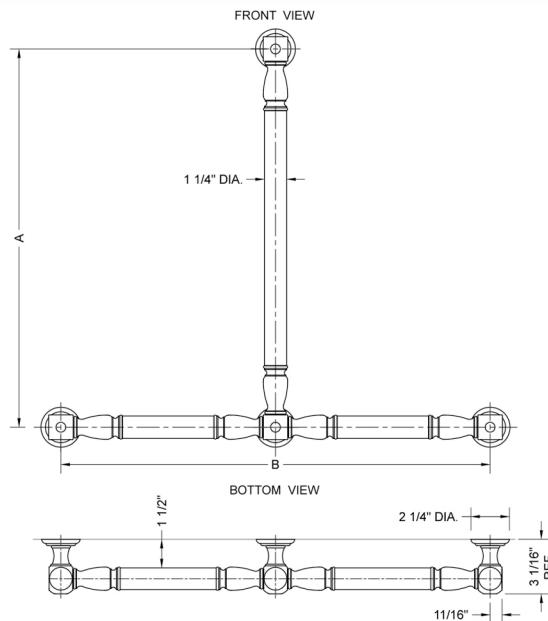

## T20 Smooth with Finials 24H x 32W T Grab Bar

**Model #: T20-24H-32W-**

### FEATURES:

- ADA compliant when properly installed
- All brass construction, fully polished & plated
- All grab bars can be custom sized. Contact JACLO for pricing & availability
- Optional handshower sliders and toilet paper/wash cloth holders can be added only upon initial order
- Grab bars over 32" REQUIRE a middle post

### SPECIFICATION DRAWING:

| BRASS LUXURY GRAB BAR |                  |        |        |
|-----------------------|------------------|--------|--------|
| PART. #               | DESCRIPTION      | A<br>H | B<br>W |
| T20-24H-24W           | CENTER TO CENTER | 24"    | 24"    |
| T20-24H-32W           | CENTER TO CENTER | 24"    | 32"    |
| T20-32H-24W           | CENTER TO CENTER | 32"    | 24"    |
| T20-32H-32W           | CENTER TO CENTER | 32"    | 32"    |