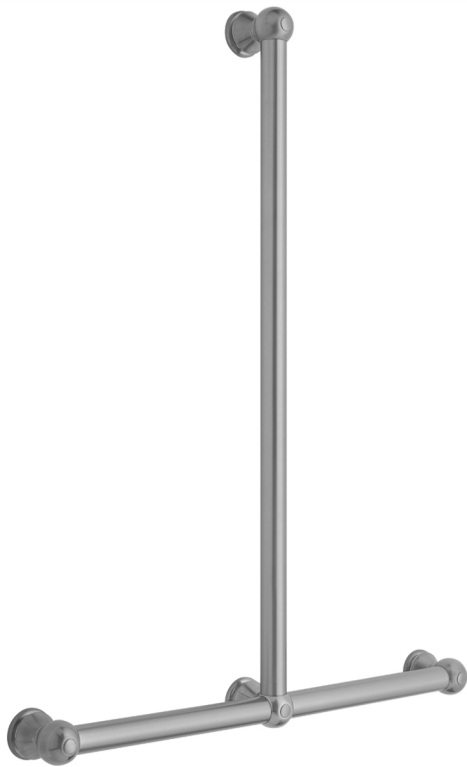

T30 Smooth 32H x 24W T Grab Bar

Model #: T30-32H-24W-

FEATURES:

- ADA compliant when properly installed
- All brass construction, fully polished & plated
- All grab bars can be custom sized. Contact JACLO for pricing & availability
- Optional handshower sliders and toilet paper/wash cloth holders can be added only upon initial order
- Grab bars over 32" REQUIRE a middle post

AVAILABLE FINISHES:

Polished Chrome (PCH)	Satin Chrome (SC)	Bronze Umber (BU)
Satin Nickel (SN)	Pewter (PEW)	Caramel Bronze (CB)
Polished Nickel (PN)	Antique Brass (AB)	Antique Copper (ACU)
Oil-Rubbed Bronze (ORB)	Polished Brass (PB)	Polished Copper (PCU)
Vintage Bronze (VB)	Satin Brass (SB)	Rose Gold (RG)
Matte Black (MBK)	Satin Gold (SG)	Polished Gold (PG)
Black Nickel (BKN)	Bombay Gold (BG)	Jewelers Gold (JG)
Europa Bronze (EB)	White (WH)	Sedona Beige (SDB)
Tristan Brass (TB)	Unlacquered Brass (ULB)	Satin Cooper (SCU)

SPECIFICATION DRAWING:

BRASS LUXURY GRAB BAR			
PART. #	DESCRIPTION	A H	B W
T30-24H-24W	CENTER TO CENTER	24"	24"
T30-24H-32W	CENTER TO CENTER	24"	32"
T30-32H-24W	CENTER TO CENTER	32"	24"
T30-32H-32W	CENTER TO CENTER	32"	32"