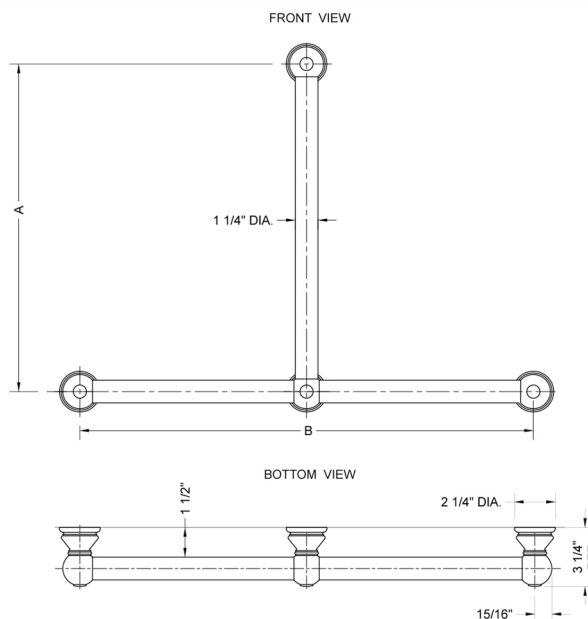

T30 Smooth 32H x 24W T Grab Bar

Model #: T30-32H-24W-

FEATURES:

- ADA compliant when properly installed
- All brass construction, fully polished & plated
- All grab bars can be custom sized. Contact JACLO for pricing & availability
- Optional handshower sliders and toilet paper/wash cloth holders can be added only upon initial order
- Grab bars over 32" REQUIRE a middle post

SPECIFICATION DRAWING:

BRASS LUXURY GRAB BAR			
PART. #	DESCRIPTION	A H	B W
T30-24H-24W	CENTER TO CENTER	24"	24"
T30-24H-32W	CENTER TO CENTER	24"	32"
T30-32H-24W	CENTER TO CENTER	32"	24"
T30-32H-32W	CENTER TO CENTER	32"	32"