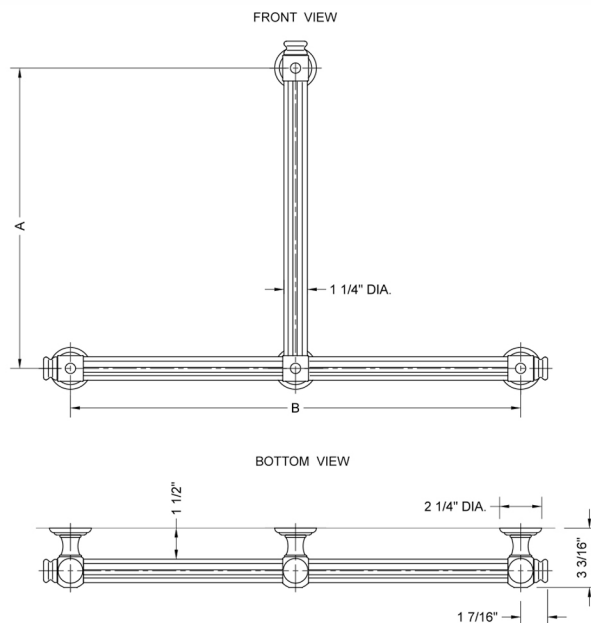

T61 Reeded with End Caps 24H x 24W T Grab Bar

Model #: T61-24H-24W-

FEATURES:

- ADA compliant when properly installed
- All brass construction, fully polished & plated
- All grab bars can be custom sized. Contact JACLO for pricing & availability
- Optional handshower sliders and toilet paper/wash cloth holders can be added only upon initial order
- Grab bars over 32" REQUIRE a middle post

SPECIFICATION DRAWING:

BRASS LUXURY GRAB BAR			
PART. #	DESCRIPTION	A H	B W
T61-24H-24W	CENTER TO CENTER	24"	24"
T61-24H-32W	CENTER TO CENTER	24"	32"
T61-32H-24W	CENTER TO CENTER	32"	24"
T61-32H-32W	CENTER TO CENTER	32"	32"