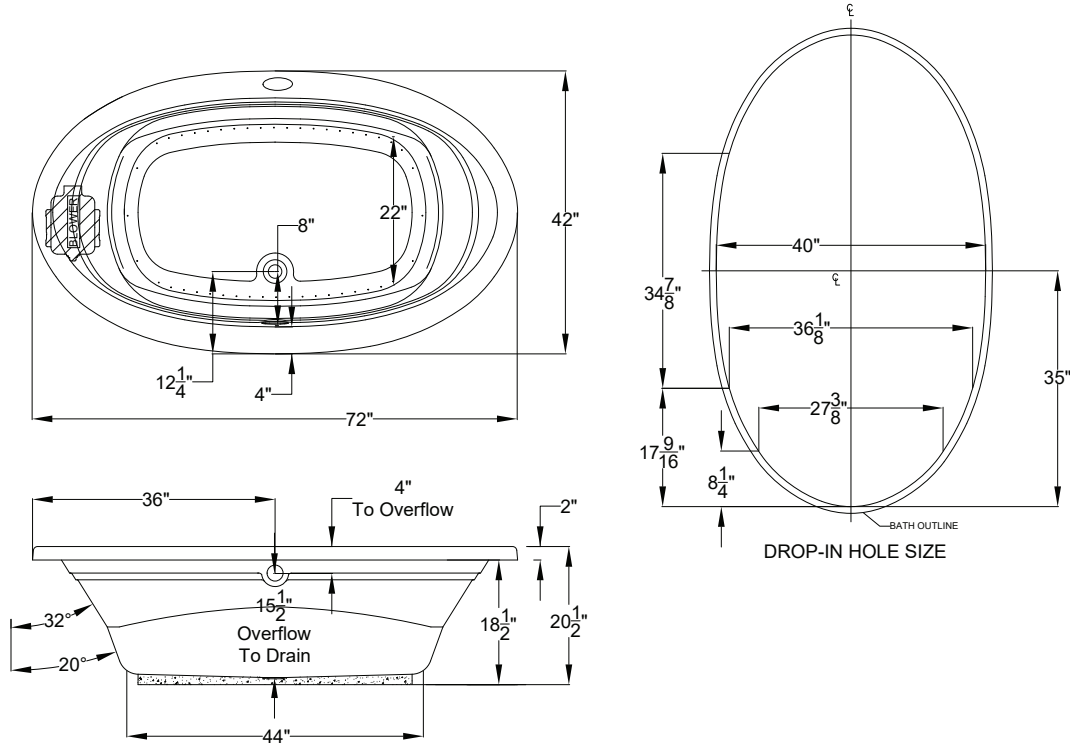

JASON®

HYDROTHERAPY

8328 MacArthur Dr. • North Little Rock, AR 72118
501.771.4477 • Fax: 501.771.2333
Customer Service: 800.255.5766
www.jasoninternational.com

Designer Collection Specifications

VL635

AirMasseur® -Soaking

Patents received or pending.

Note: Dimensional Tolerances: ±1/4"

Drop-in-Hole Size:	See Diagram
Operating Capacity:	46 Gal.
Overflow Capacity:	74 Gal.
Floor Loading / sq.ft.	
(Air/Soaking):	42.8 /40.1 lbs.
Carton Wt. (Air/Soaking):	120 / 80 lbs.
Cube:	43.2 ft.³

Note: The blower extends approximately 1" past the end radius of the bath. This requires angling the bath into the drop-in hole.

Construction: Fiberglass reinforced acrylic bath with Level Form™ full-support base.

We provide products listed with Intertek ETL SEMKO (Edison Testing Laboratories) U.S. and Canadian and with International Association of Plumbing and Mechanical Officials (IAPMO). Consult factory with your listing requirements.

Standard		A 120V system that includes a 1HP, variable speed blower with integral heater; automatic purge cycle; an electronic control that operates blower and blower speed for continuous, wave, or massage pulse modes; and a 20-minute timer.
Premier		A 120V system that includes a 1HP, variable speed blower with integral heater; automatic purge cycle; (2) Chromatherapy mood lights; Automatic Ozone System; an electronic control that operates blower and blower speed for continuous, wave, or massage pulse modes; and a 20-minute timer.
Signature		A 120V system that includes a 1HP, variable speed blower with integral heater; automatic purge cycle; (2) Chromatherapy mood lights; Automatic Ozone System; a digital control with LCD display; low water level and temperature sensors; enhanced user control options; a 20-minute timer; and Bluetooth Sound Immersion System. Control keypad operates blower and blower speed for continuous, wave, or pulse massage modes, LED Chromatherapy lights, and shows equipment status, water temperature, and time remaining.