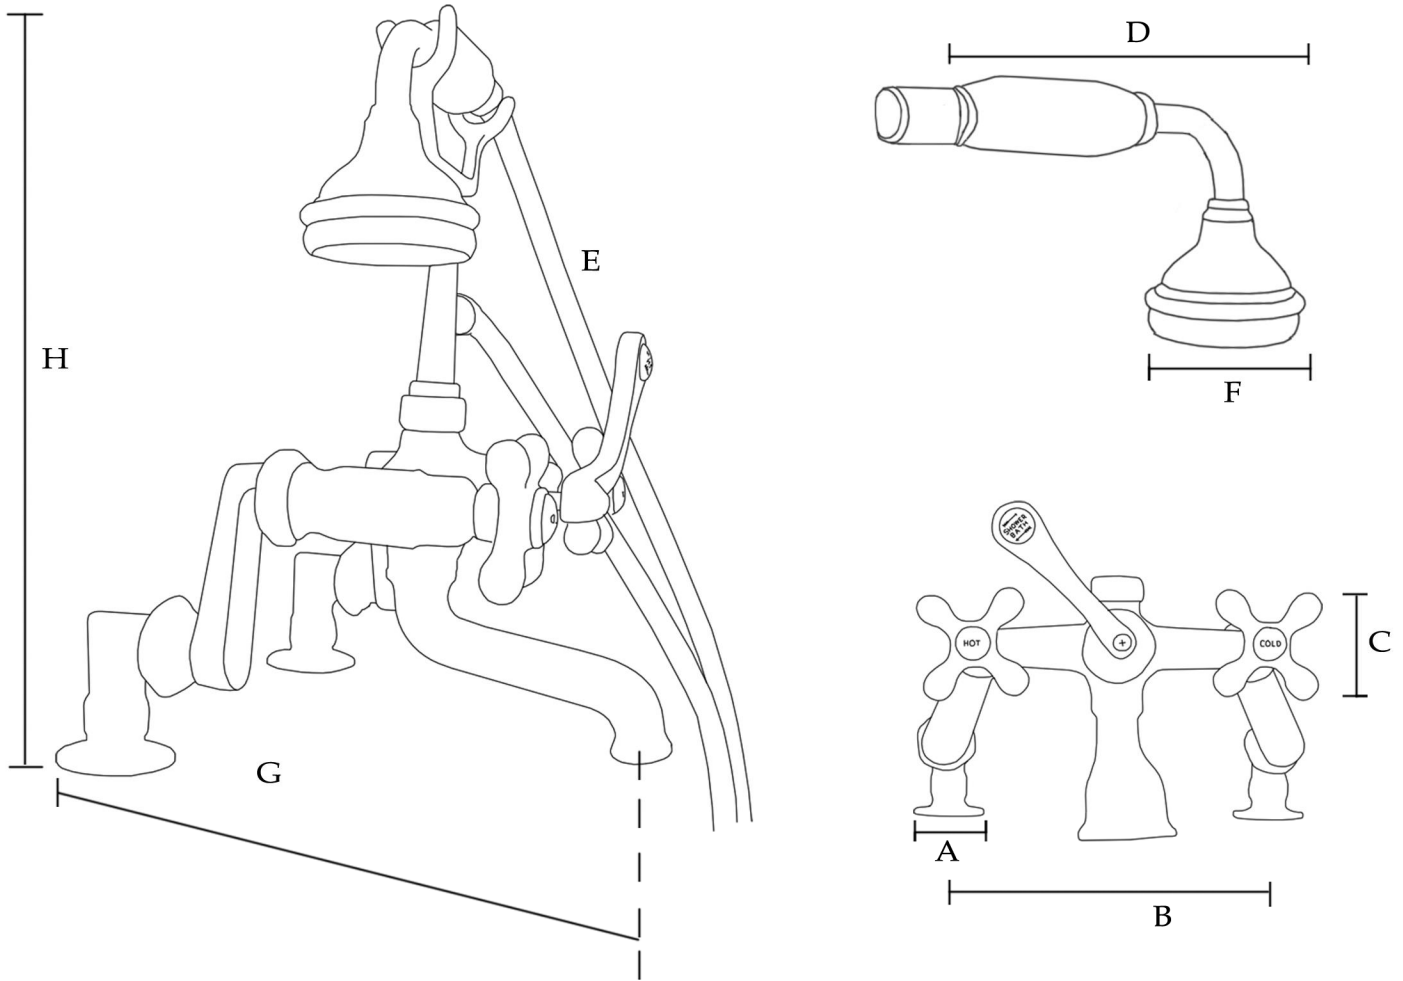

MAIDSTONE

www.MaidstoneSupply.com

Rim Mount Tub Faucet

Part No: 121-ETR1-1MC

(A) Base: 2" OD	(D) Hand Shower: 7" L	(G) Spout: 8-1/4" Reach
(B) Centers: 3-3/8" - 13"	(E) Hose: 59-3/4" L	(H) Total Height: Adjustable
(C) Handle: 3-1/4" L	(F) Shower Head: 2-1/2" OD	Flow Rate: 7 gal/min

Note: Rough-in dimensions may vary +/- 1/2" and are subject to change. No responsibility is assumed by Maidstone.