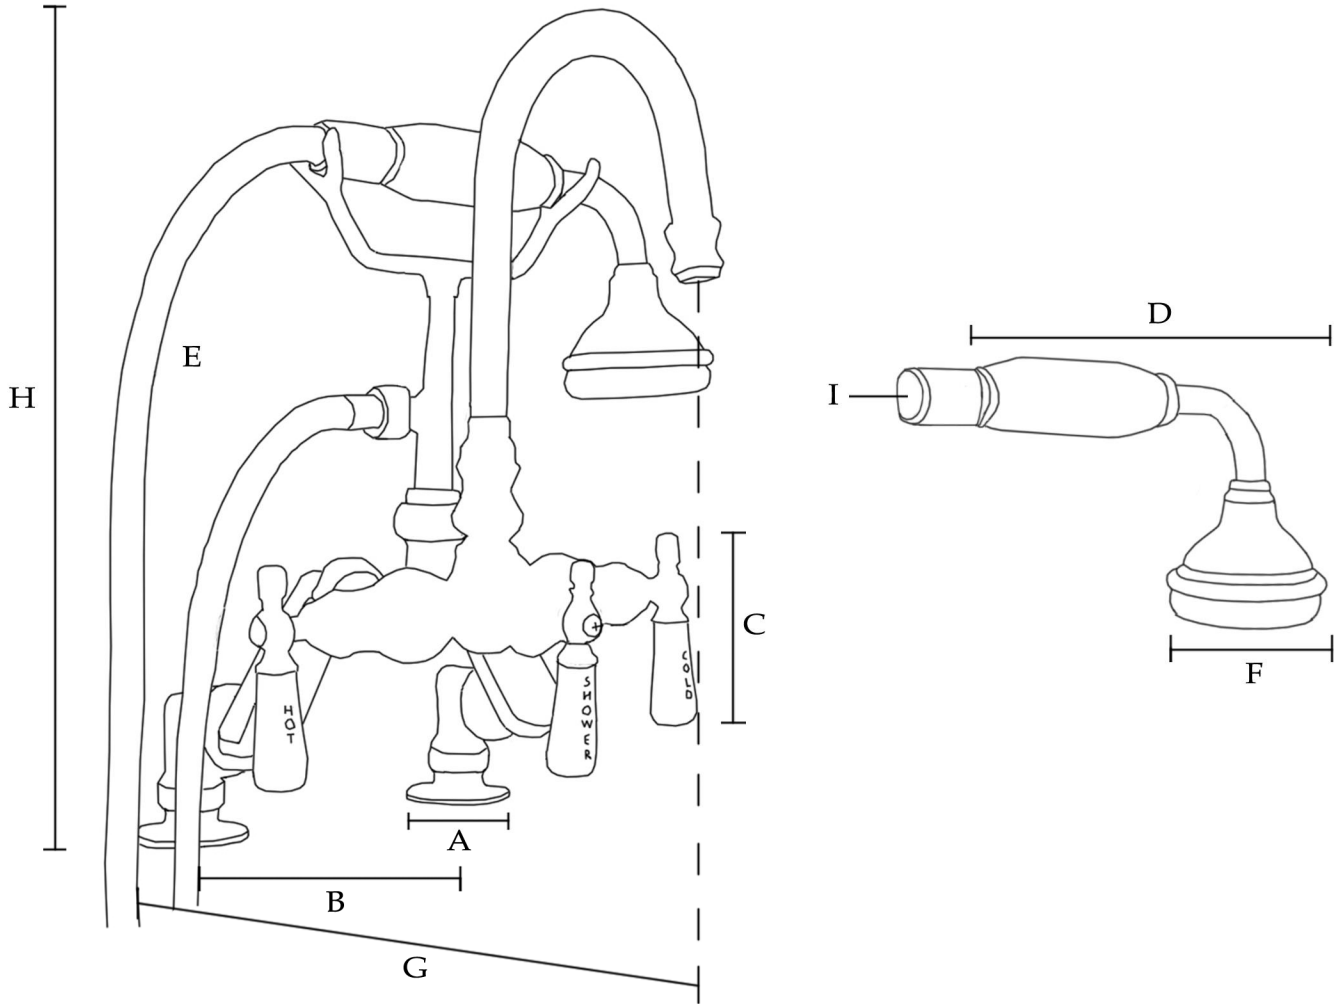

## Rim Mount Tub Faucet

Part No: 121-GSR1-1PL

(A) Base: 2" OD	(D) Hand Shower: 7" L	(G) Spout: 9" Reach
(B) Centers: 3" - 11" W	(E) Hose: 59-3/4" L	(H) Total Height: N/A
(C) Handle: 3 1/2" L	(F) Shower Head: 2-1/2" OD	(I) Vacuum Breaker

Flow Rate: 7 gal/min

Contact Maidstone for additional information and specifications. For complete warranty information and a list of dealers visit [www.MaidstoneSupply.com](http://www.MaidstoneSupply.com). All products and specifications are subject to change without notice. Maidstone is not responsible for typographical and/or dimensional errors. Typographical errors are subject to correction.

Note: Rough-in dimensions may vary +/- 1/2" and are subject to change. No responsibility is assumed by Maidstone.