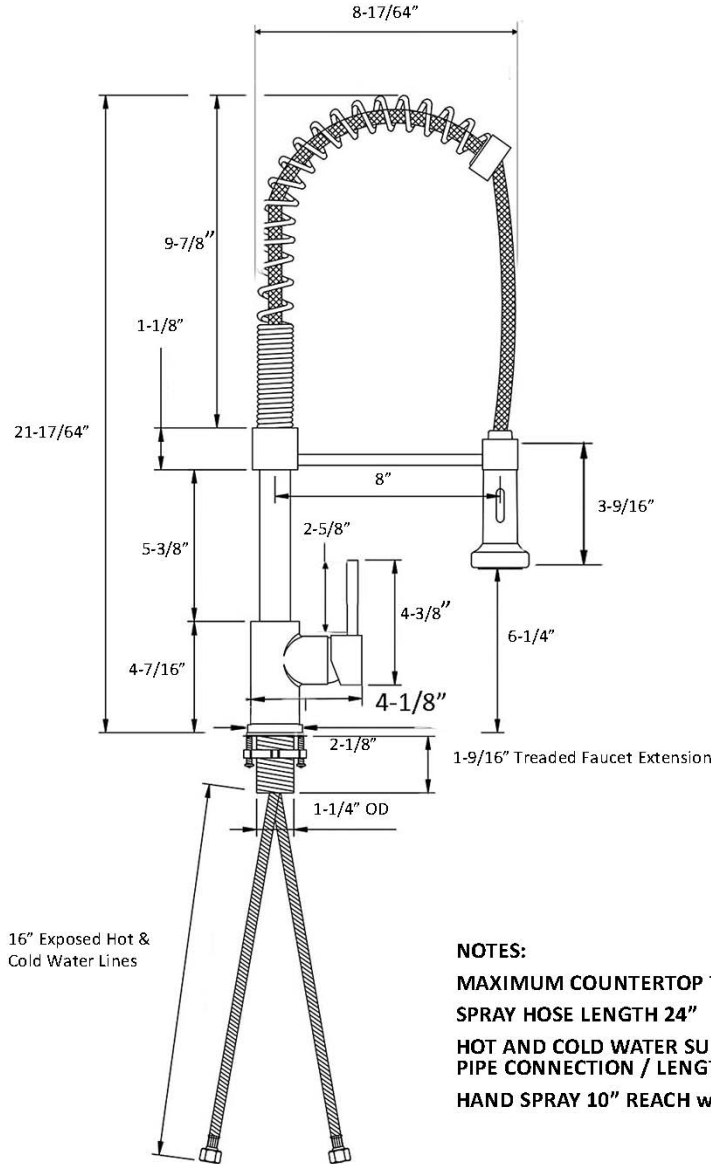

MAIDSTONE

www.MaidstoneSupply.com

Single Post Kitchen Faucet

Part No: 144-S1-ML

Contact Maidstone for additional information and specifications. For complete warranty information and a list of dealers visit www.MaidstoneSupply.com. All products and specifications are subject to change without notice. Maidstone is not responsible for typographical and/or dimensional errors. Typographical errors are subject to correction.

Note: Rough-in dimensions may vary +/- 1/2" and are subject to change. No responsibility is assumed by Maidstone.