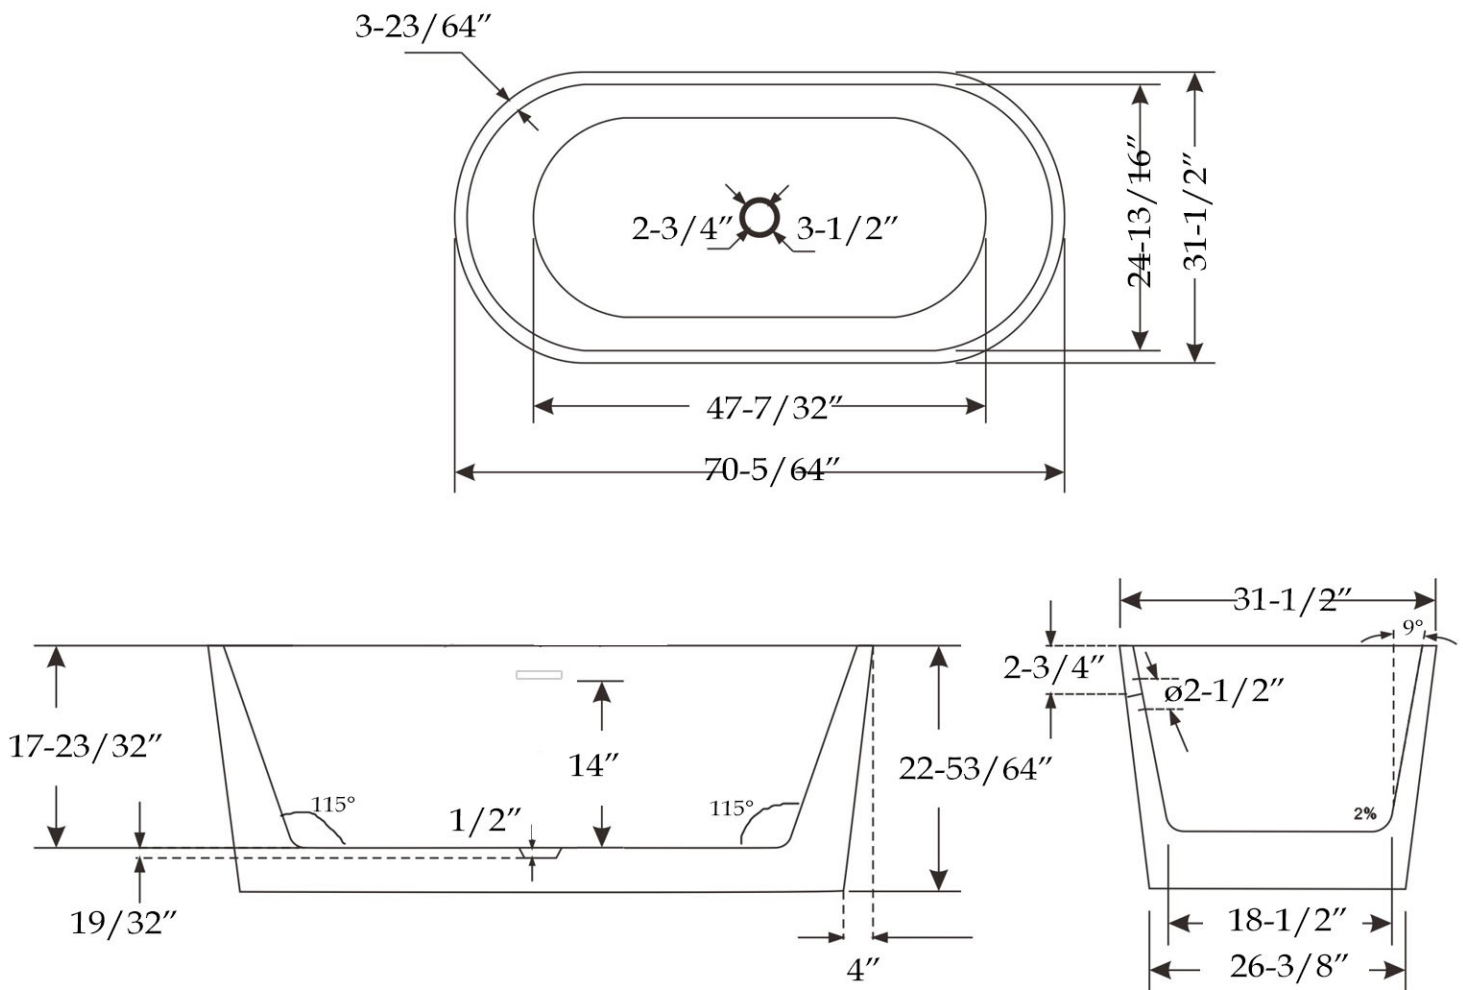

MAIDSTONE

www.MaidstoneSupply.com

Acrylic Contemporary Tub

Part No: 22021

Volume: 57 gal Weight: 98 lbs

Contact Maidstone for additional information and specifications. For complete warranty information and a list of dealers visit www.MaidstoneSupply.com. All products and specifications are subject to change without notice. Maidstone is not responsible for typographical and/or dimensional errors. Typographical errors are subject to correction.

Note: Rough-in dimensions may vary $\pm 1/2$ " and are subject to change. No responsibility is assumed by Maidstone.