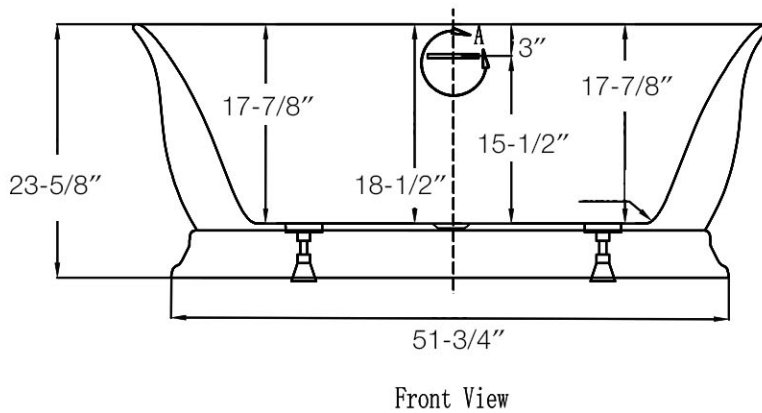

MAIDSTONE

[www.MaidstoneSupply.com](http://www.MaidstoneSupply.com)

Double Ended Pedestal Tub

Part No: 220D47

Volume: 63 gal

Weight: 106 lbs

Water Depth: 16"

Contact Maidstone for additional information and specifications. For complete warranty information and a list of dealers visit [www.MaidstoneSupply.com](http://www.MaidstoneSupply.com). All products and specifications are subject to change without notice. Maidstone is not responsible for typographical and/or dimensional errors. Typographical errors are subject to correction.

Note: Rough-in dimensions may vary +/- 1/2" and are subject to change. No responsibility is assumed by Maidstone.