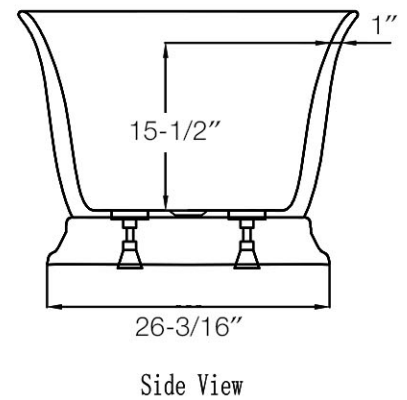

MAIDSTONE

[www.MaidstoneSupply.com](http://www.MaidstoneSupply.com)

Double Ended Pedestal Tub

Part No: 220D47

Volume: 63 gal

Weight: 106 lbs

Water Depth: 16"

Contact Maidstone for additional information and specifications. For complete warranty information and a list of dealers visit [www.MaidstoneSupply.com](http://www.MaidstoneSupply.com). All products and specifications are subject to change without notice. Maidstone is not responsible for typographical and/or dimensional errors. Typographical errors are subject to correction.

Note: Rough-in dimensions may vary +/- 1/2" and are subject to change. No responsibility is assumed by Maidstone.