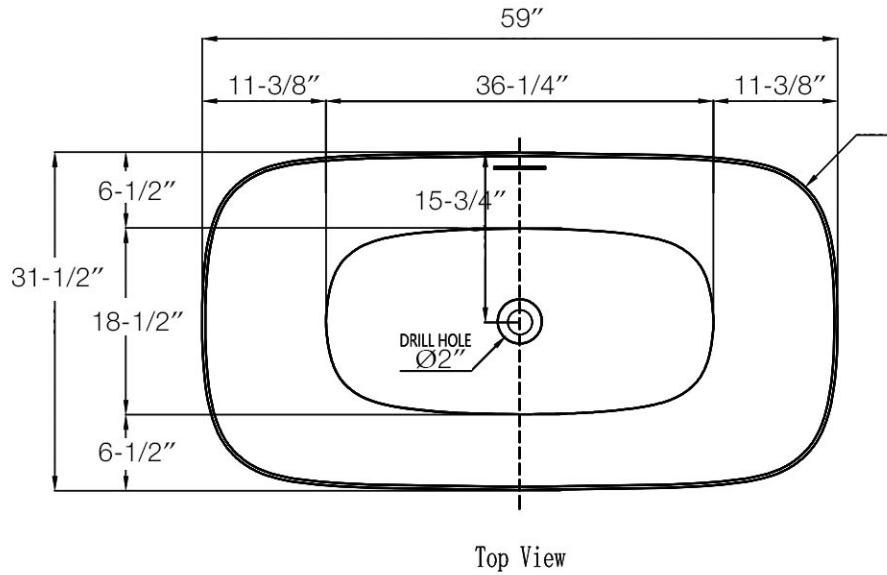

MAIDSTONE

[www.MaidstoneSupply.com](http://www.MaidstoneSupply.com)

Double Ended Pedestal Tub

Part No: 220D47

Volume: 63 gal

Weight: 106 lbs

Water Depth: 16"

Contact Maidstone for additional information and specifications. For complete warranty information and a list of dealers visit [www.MaidstoneSupply.com](http://www.MaidstoneSupply.com). All products and specifications are subject to change without notice. Maidstone is not responsible for typographical and/or dimensional errors. Typographical errors are subject to correction.

Note: Rough-in dimensions may vary +/- 1/2" and are subject to change. No responsibility is assumed by Maidstone.