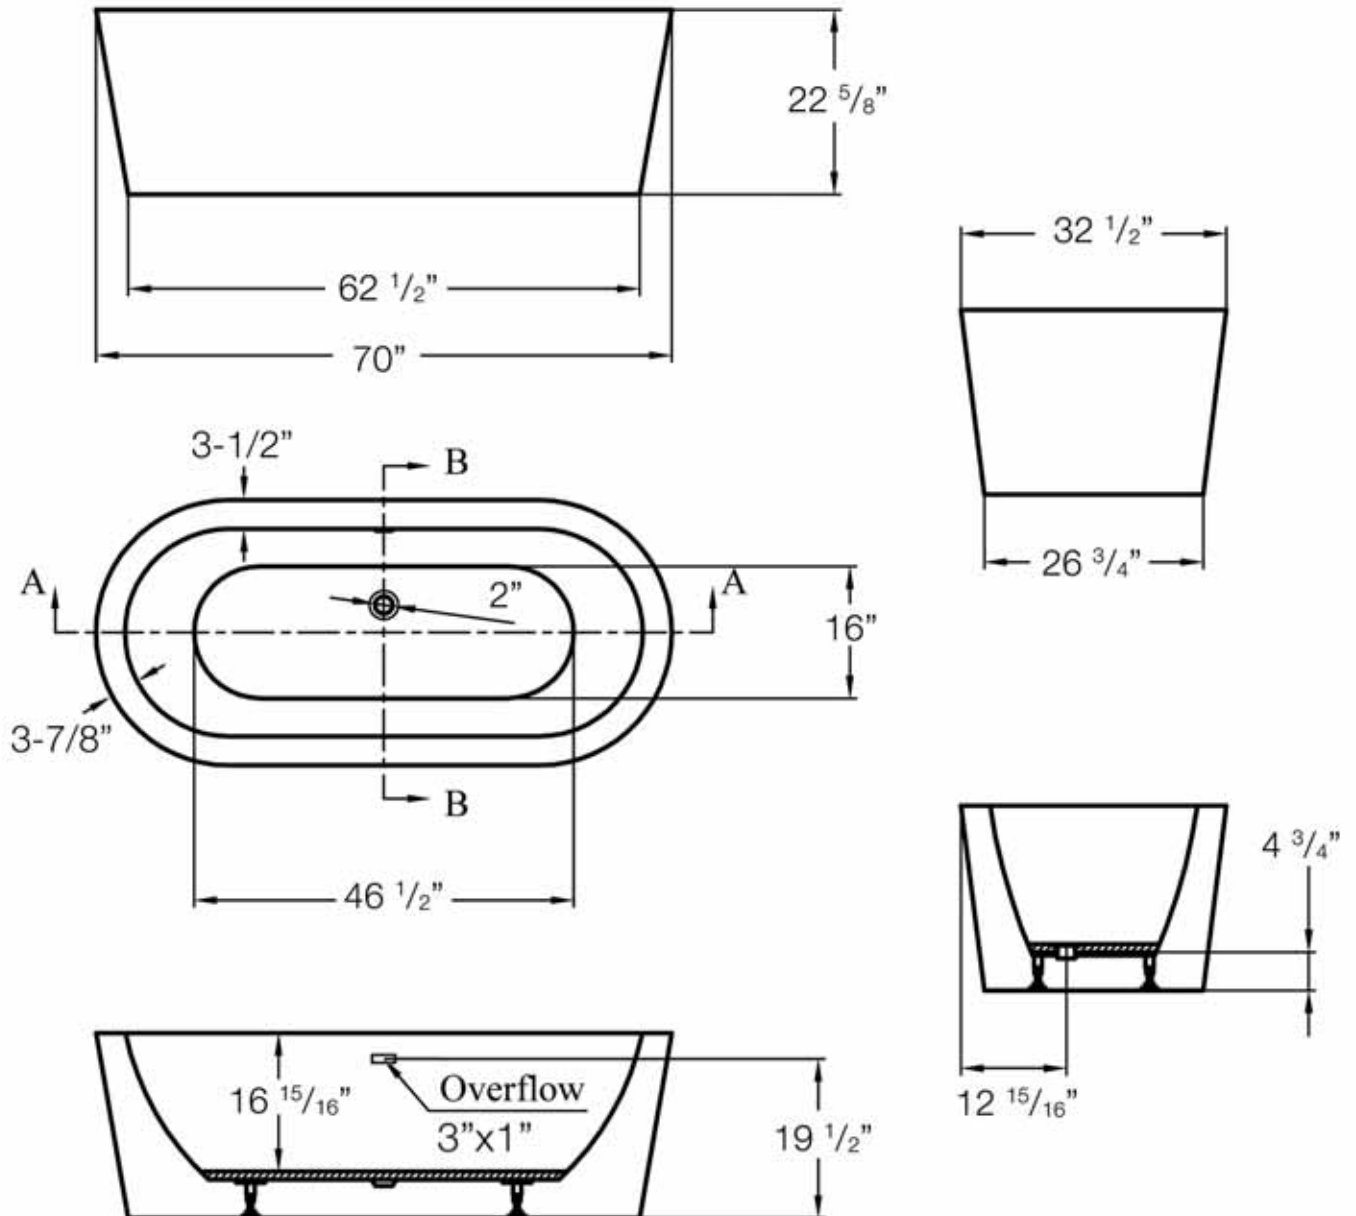

## Double Ended Freestanding Tub

Part No: 220TK70

Contact Maidstone for additional information and specifications. For complete warranty information and a list of dealers visit [www.MaidstoneSupply.com](http://www.MaidstoneSupply.com). All products and specifications are subject to change without notice. Maidstone is not responsible for typographical and/or dimensional errors. Typographical errors are subject to correction.

Note: Rough-in dimensions may vary +/- 1/2" and are subject to change. No responsibility is assumed by Maidstone.