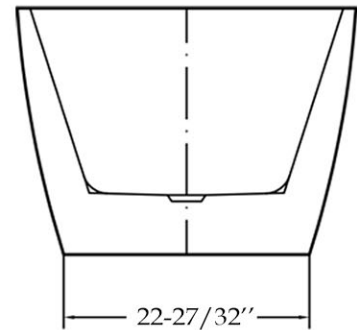

MAIDSTONE

www.MaidstoneSupply.com

Acrylic Double End Freestanding Tub

Part No: 220PY67

Volume: 52 gal Weight: 73 lbs

Contact Maidstone for additional information and specifications. For complete warranty information and a list of dealers visit www.MaidstoneSupply.com. All products and specifications are subject to change without notice. Maidstone is not responsible for typographical and/or dimensional errors. Typographical errors are subject to correction.

Note: Rough-in dimensions may vary +/- 1/2" and are subject to change. No responsibility is assumed by Maidstone.