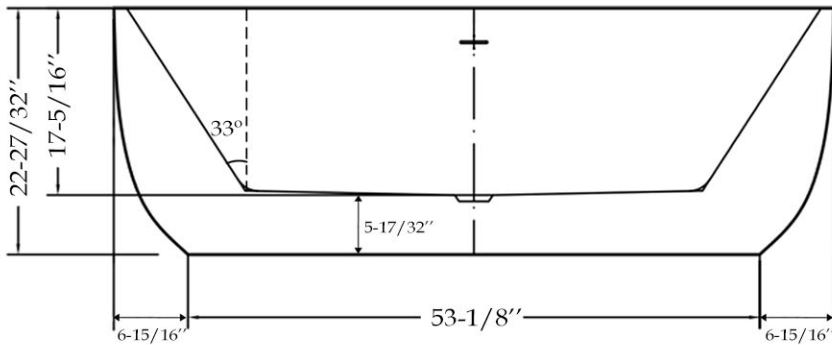

MAIDSTONE

www.MaidstoneSupply.com

Acrylic Double End Freestanding Tub

Part No: 220PY67

Volume: 52 gal Weight: 73 lbs

Contact Maidstone for additional information and specifications. For complete warranty information and a list of dealers visit www.MaidstoneSupply.com. All products and specifications are subject to change without notice. Maidstone is not responsible for typographical and/or dimensional errors. Typographical errors are subject to correction.

Note: Rough-in dimensions may vary +/- 1/2" and are subject to change. No responsibility is assumed by Maidstone.