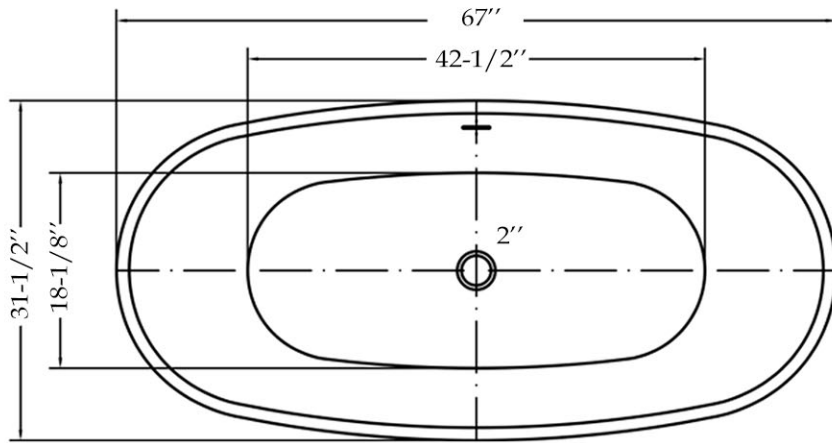

MAIDSTONE

www.MaidstoneSupply.com

Acrylic Double End Freestanding Tub

Part No: 220PY67

Volume: 52 gal Weight: 73 lbs

Contact Maidstone for additional information and specifications. For complete warranty information and a list of dealers visit www.MaidstoneSupply.com. All products and specifications are subject to change without notice. Maidstone is not responsible for typographical and/or dimensional errors. Typographical errors are subject to correction.

Note: Rough-in dimensions may vary +/- 1/2" and are subject to change. No responsibility is assumed by Maidstone.